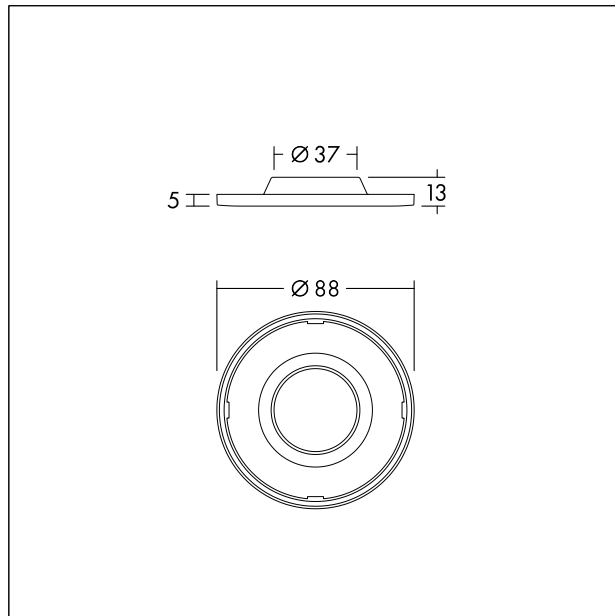

## Metal trim, round

An accessory, decorative bezel for THORNeco fire-rated Downlight SYLVIE, coloured Brushed Nickel.

Material: aluminium. Weight: 0.06 kg.

TE\_SYLVIE\_F\_RING\_ALU.jpg

TE\_SYLVIE\_M\_FRAME\_ACCESSORY.wmf