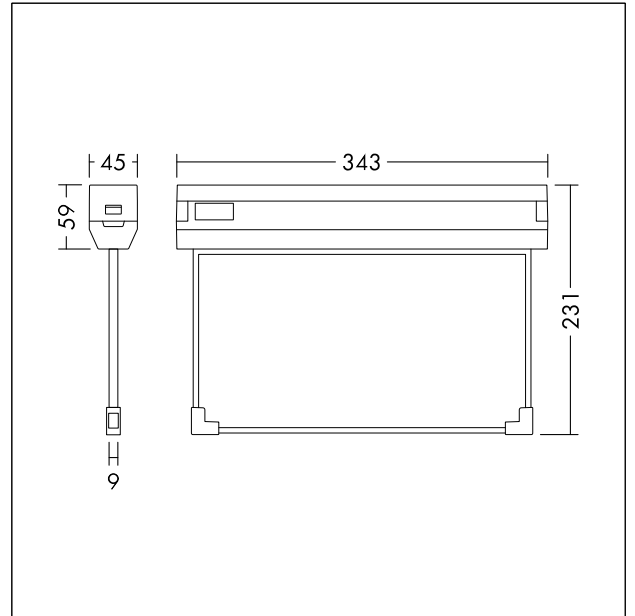

Exit Sign, Visibility 30M

LED Escape sign luminaire with local battery supply for 3 hour emergency lighting with Manual- and SelfTest(Autotest) function, Viewing range up to 30m, Compliant with DIN EN 1838 and DIN4844-1, easy to install with all in one mounting bracket for ceiling, wall, 90° mounting, including 4 pictograms (up, down, left, right), display of luminaire status via status LED, Lifetime: 50.000hrs @L80, protection class: IP40, Impact strength: IK03, Maintained and non-maintained mode, battery: LiFePO4 3,2V 1,5Ah, initial charging period: 24 hours. Dimensions: 343 x 45 x 231 mm, weight: 0.98 kg.

TE\_NINA\_F\_PERSP.jpg

TE\_NINA\_M\_30M.wmf

Light Distribution

STD - standard

TE\_NINA\_30M\_SELFTEST\_E3\_LIFEPO4.ltd

- Light Source: LED
- Luminaire luminous flux\*: 70 lm
- Total emergency luminous flux: 16 lm
- Luminaire efficacy\*: 14 lm/W
- Colour Rendering Index min.: 80
- Correlated colour temperature\*: 5700 Kelvin
- Chromaticity tolerance (initial MacAdam): 5
- Rated median useful life\*: L80 50000 h at 25 °C
- Luminaire input power\*: 5.1 W Power factor = 0.5
- Standby Power\*: 0.25 W
- Charging power: 1.1 W
- Dimming: Fixed output
- Service life rating: 3 h
- Maintenance category CIE 97: D - Enclosed IP2X