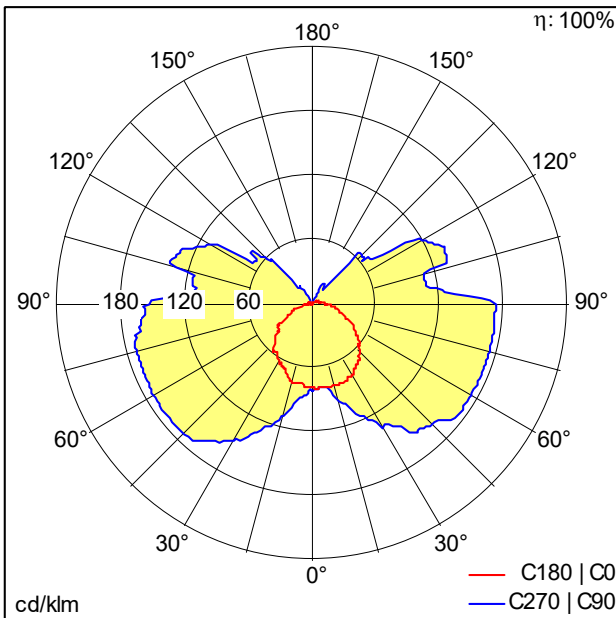

Exit Sign, Visibility 30M

LED Escape sign luminaire with local battery supply for 3 hour emergency lighting with Manual- and SelfTest(Autotest) function, Viewing range up to 30m, Compliant with DIN EN 1838 and DIN4844-1, easy to install with all in one mounting bracket for ceiling, wall, 90° mounting, including 4 pictograms (up, down, left, right), display of luminaire status via status LED, Lifetime: 50.000hrs @L80, protection class: IP40, Impact strength: IK03, Maintained and non-maintained mode, battery: LiFePO4 3,2V 1,5Ah, initial charging period: 24 hours. Dimensions: 343 x 45 x 231 mm, weight: 0.98 kg.

TE\_NINA\_F\_PERSP.jpg

TE\_NINA\_M\_30M.wmf

Light Distribution

STD - standard

TE\_NINA\_30M\_SELFTEST\_E3\_LIFEPO4.ltd

- Light Source: LED
- Luminaire luminous flux\*: 70 lm
- Total emergency luminous flux: 16 lm
- Luminaire efficacy\*: 14 lm/W
- Colour Rendering Index min.: 80
- Correlated colour temperature\*: 5700 Kelvin
- Chromaticity tolerance (initial MacAdam): 5
- Rated median useful life\*: L80 50000 h at 25 °C
- Luminaire input power\*: 5.1 W Power factor = 0.5
- Standby Power\*: 0.25 W
- Charging power: 1.1 W
- Dimming: Fixed output
- Service life rating: 3 h
- Maintenance category CIE 97: D - Enclosed IP2X

All values marked with an \* are rated values. Connected electrical load and luminous flux are subject to an initial tolerance of +/- 10%, the most similar colour temperature is subject to an initial tolerance of +/- 150K. Unless stated otherwise, the values apply to an ambient temperature of 25°C.