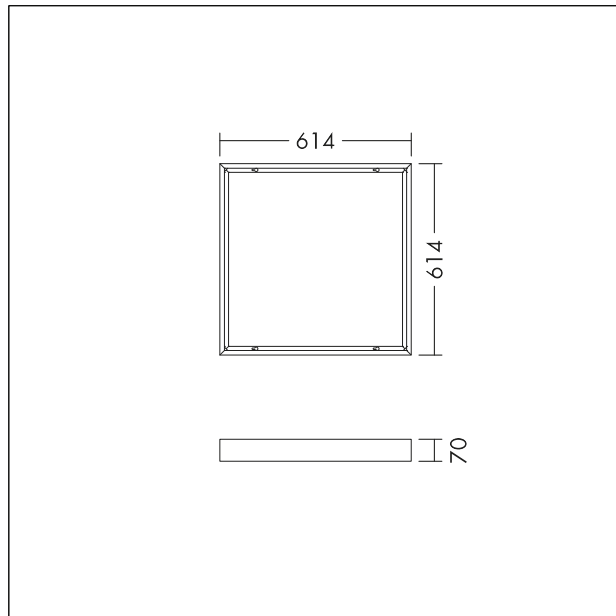

Surface mounting kit

Surface mounting kit for Q569 THORNeco LED Panels (Anna Vario, Anna Vario Flex, Caro). Compatible with THORNeco Just Emergency conversion kit. Weight: 2.2 kg.

TE_ANNA_F_60_mount_box_persp.jpg