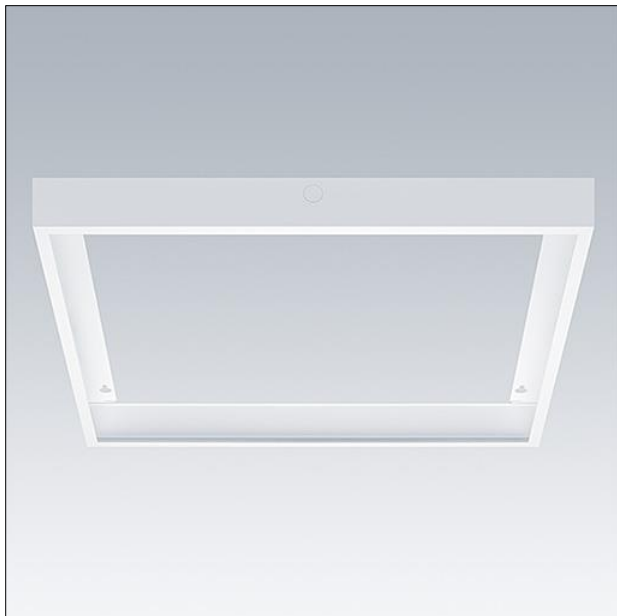

Surface mounting kit

Surface mounting kit for Q569 THORNeco LED Panels (Anna Vario, Anna Vario Flex, Caro). Compatible with THORNeco Just Emergency conversion kit. Weight: 2.2 kg.

TE_ANNA_F_60_mount_box_persp.jpg

TE_Q596_M_SURF.wmf