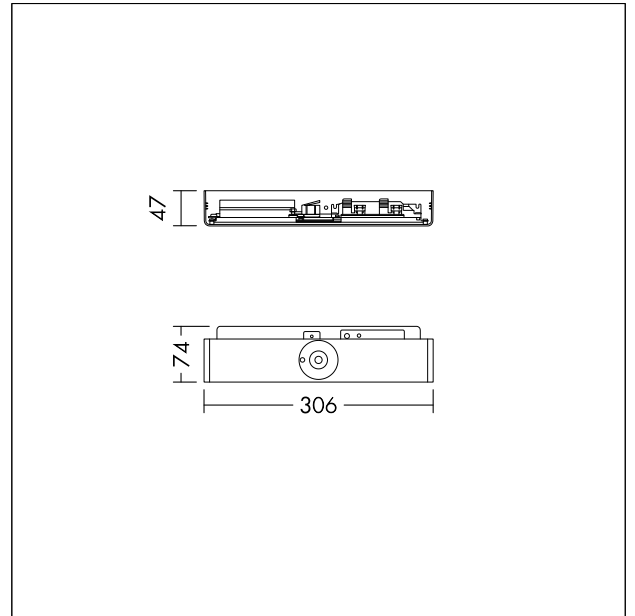

## E3 Plug &amp; Play, interchangeable modul

Exchange Endcap with Plug & Play Emergency Kit for 3 hours emergency operation. LiFePo4 battery, SelfTest, 2,5W emergency LED supplying 433lm. Compatible with ROXY D and ROXY D/I.

Product dimensions: 74 mm x 306 mm x 47 mm, weight: 1.3 kg

TE\_ROXY\_F\_Endcap\_Emergency.jpg

TE\_ROXY\_M\_E3\_PLUG\_PLAY.wmf

## Light Distribution

STD - standard

- Light Source: LED
- Colour Rendering Index min.: 80
- Correlated colour temperature: 4000 Kelvin
- Chromaticity tolerance (initial MacAdam): 4
- Rated median useful life\*:  
L80 50000h at 25°C
- Ballast: 1x LED\_Con
- Luminaire input power\*: 3 W Power factor = 0.45
- Dimming: Fixed output