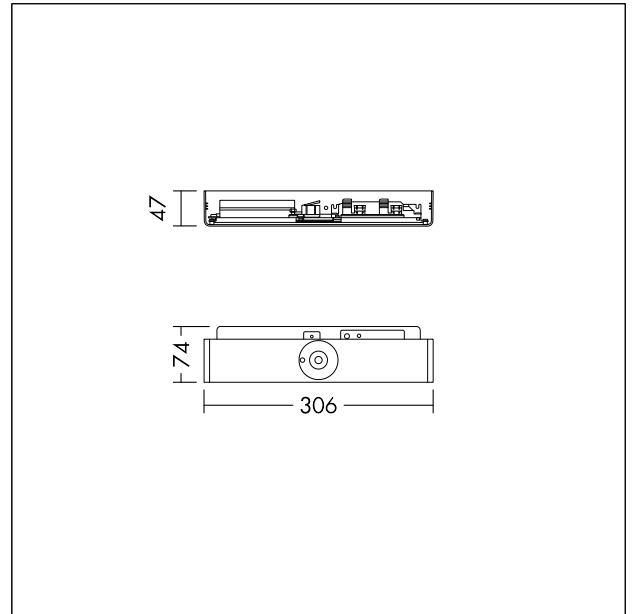

E3 Plug & Play, interchangeable modul

Exchange Endcap with Plug & Play Emergency Kit for 3 hours emergency operation. LiFePo4 battery, Manual Test, 2,5W emergency LED supplying 433 lm. Compatible with ROXY D and ROXY D/l. Product dimensions: 74 mm x 306 mm x 47 mm, weight: 1.3 kg.

TE_ROXY_F_Endcap_Emergency.jpg

TE_ROXY_M_E3_PLUG_PLAY.wmf

Light Distribution

STD - standard

- Light Source: LED
- Colour Rendering Index min.: 80
- Correlated colour temperature*: 4000 Kelvin
- Chromaticity tolerance (initial MacAdam): 4
- Rated median useful life*:
L80 50000h at 25°C
- Ballast: 1x LED_Con
- Luminaire input power*: 3 W Power factor = 0.45
- Dimming: Fixed output