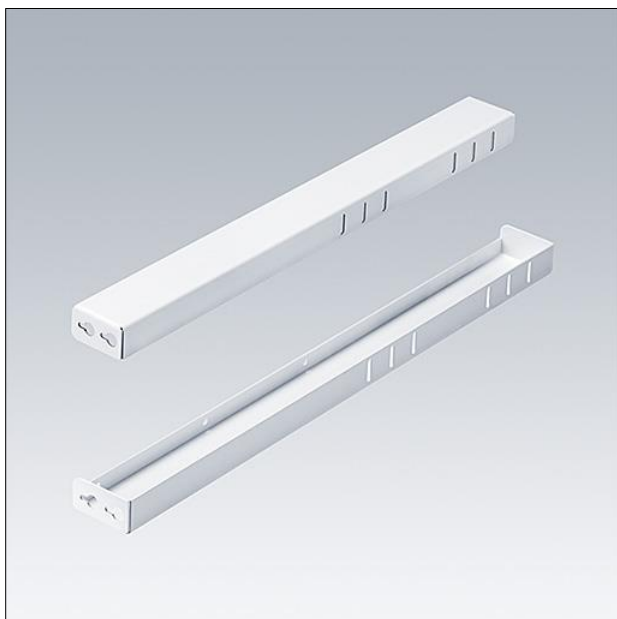

## Wall brackets

Wall brackets for ROXY 1200 ASYM. Brackets offer possibility to adjust the luminaire in accordance to the application. Recommended mounting: center of board towards center of luminaire: distance of 400mm; upper side of board towards light emitting surface: distance of 200mm. Dimensions: 550 x 30 x 55 mm, weight: 0.4 kg.

TE\_ROXY\_F\_Wall\_Brackets.jpg

TE\_ROXY\_M\_WALL\_BRACKETS.wmf