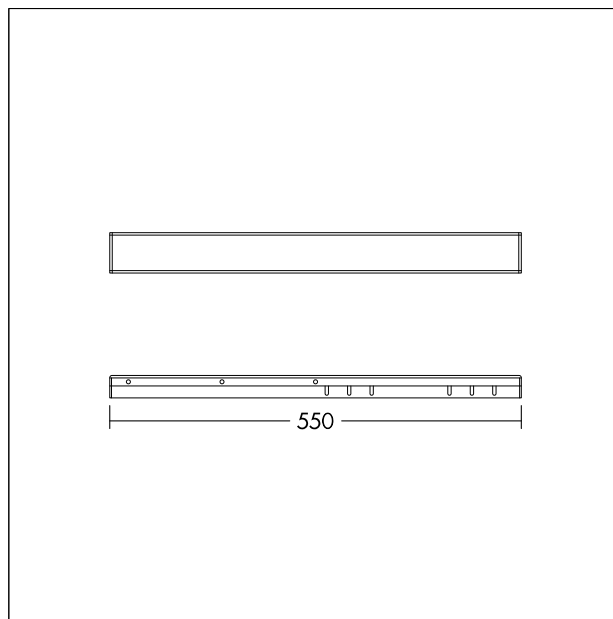

TE_ROXY_M_WALL_BRACKETS.wmf