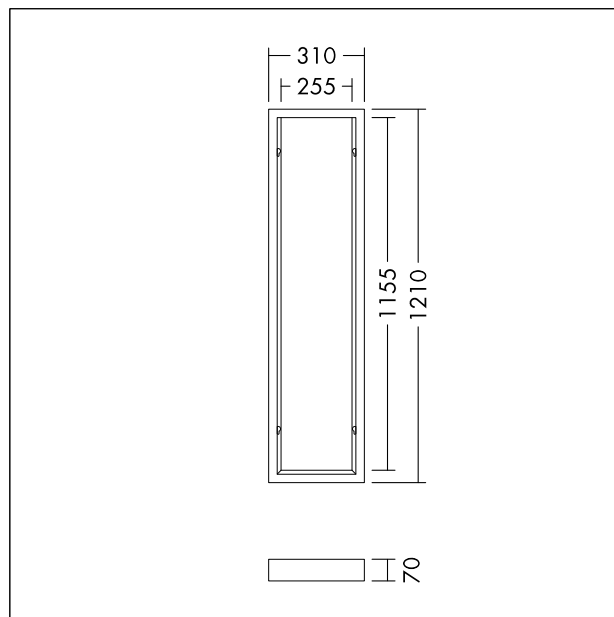

## Surface mounting kit

Surface mounting kit for 1200 x 300 mm ANNA Vario LED luminaire. Can be used with the Just Emergency Kit (96634428).  
Weight: 2.55 kg

TE\_ANNA\_F\_1200\_MountBox.jpg

TE\_ANNAVARIO\_M\_SURF\_1200.wmf