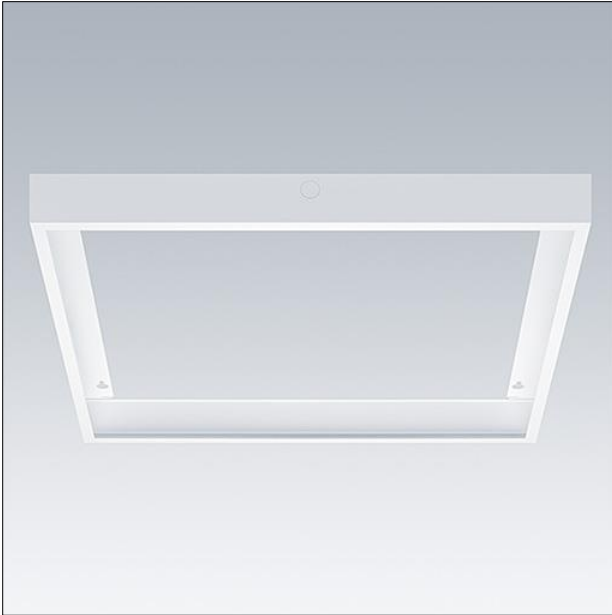

Surface mounting kit

Surface mounting kit for 622 x 622mm ANNA Vario LED luminaire. Can be used with the Just Emergency Kit (96634428).
Weight: 2.3 kg.

TE_ANNA_F_60_mount_box_persp.jpg

TE_ANNAVARIO_M_SURF_622.wmf