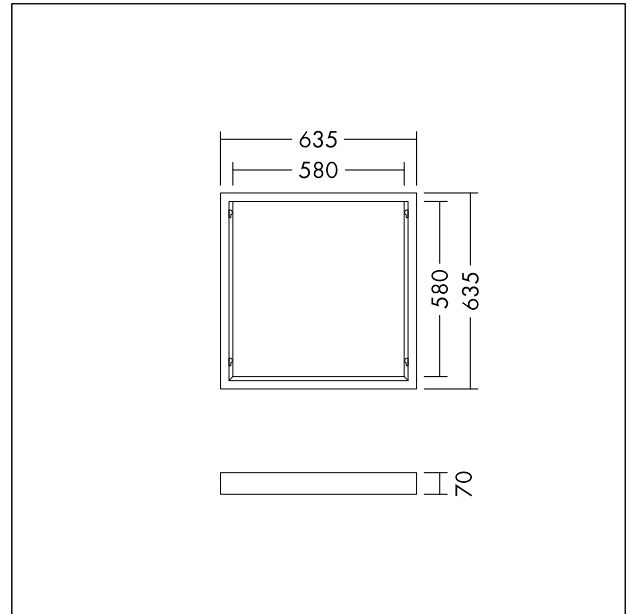

Surface mounting kit

Surface mounting kit for 622 x 622mm ANNA Vario LED luminaire. Can be used with the Just Emergency Kit (96634428).
Weight: 2.3 kg.

TE_ANNA_F_60_mount_box_persp.jpg

TE_ANNAVARIO_M_SURF_622.wmf