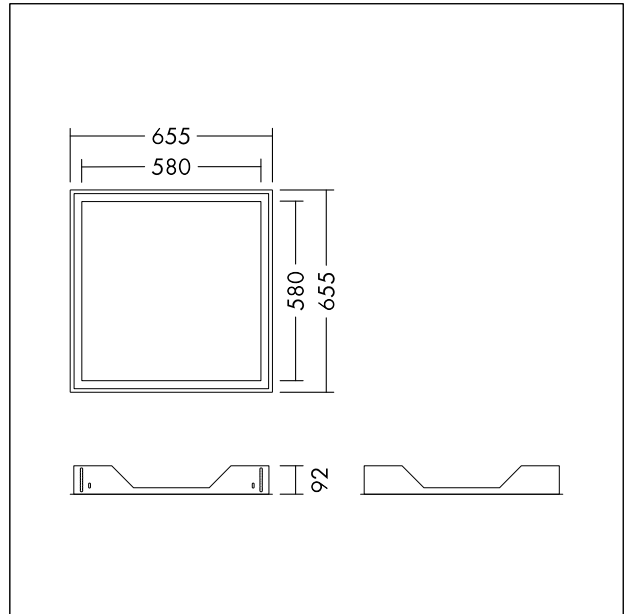

Recessed mounting kit

Recessed mounting kit for 622 x 622mm ANNA Vario LED luminaires.
Weight: 2.2 kg.

TE_ANNA_F_recessed_mount_box_persp.jpg

TE_ANNAVARIO_M_RECESSED_622.wmf