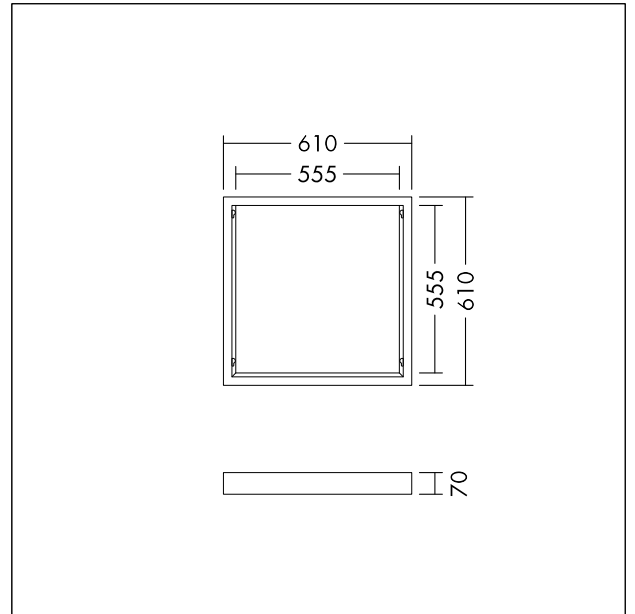

Surface mounting kit

Surface mounting kit for 596 x 596mm ANNA Vario LED luminaires. Can be used with the Just Emergency Kit (96634428).
Weight: 1.9 kg.

TE_ANNA_F_60_mount_box_persp.jpg

TE_ANNAVARIO_M_SURF_596.wmf