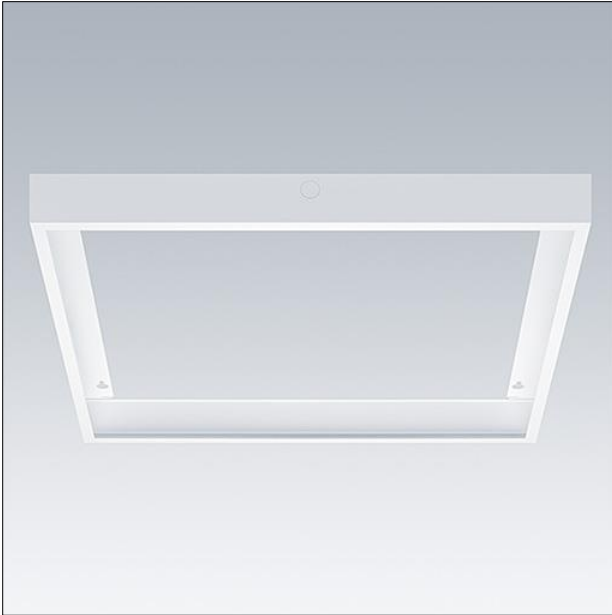

Surface mounting kit

Surface mounting kit for 596 x 596mm ANNA Vario LED luminaires. Can be used with the Just Emergency Kit (96634428).
Weight: 1.9 kg.

TE_ANNA_F_60_mount_box_persp.jpg

TE_ANNAVARIO_M_SURF_596.wmf