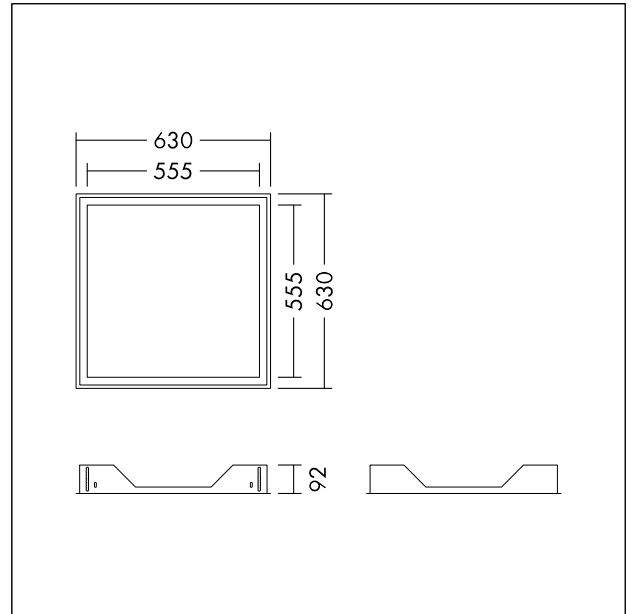

## Recessed mounting kit

Recessed mounting kit for 596 x 596mm ANNA Vario LED luminaires.  
Weight: 2.1 kg

TE\_ANNA\_F\_recessed\_mount\_box\_persp.jpg

TE\_ANNAVARIO\_M\_RECESSED\_596.wmf