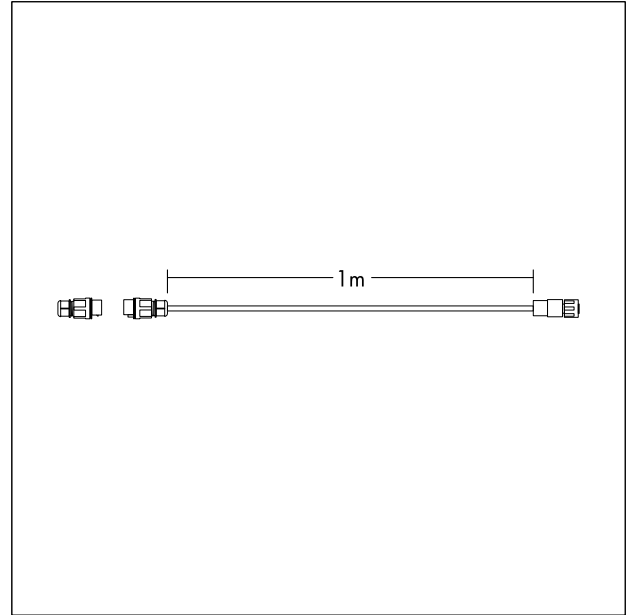

TE_ACC_M_MAIN_CONNECTOR_IN.wmf