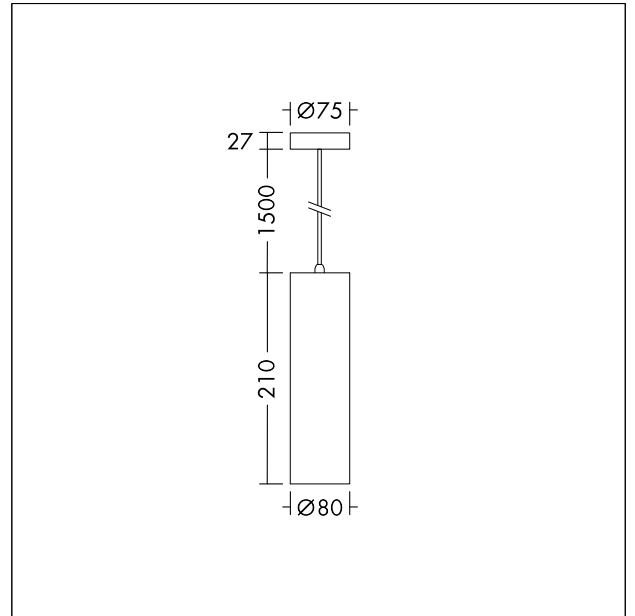

## Accessory Lily spotlight

Matt black pendant can for LILY light engine as an accessory  
Material: die-cast aluminium black  
Weight: 0.38 kg

TE\_LILY\_F\_can\_pers\_BK\_CR.jpg

TE\_LILY\_M\_CAN.wmf