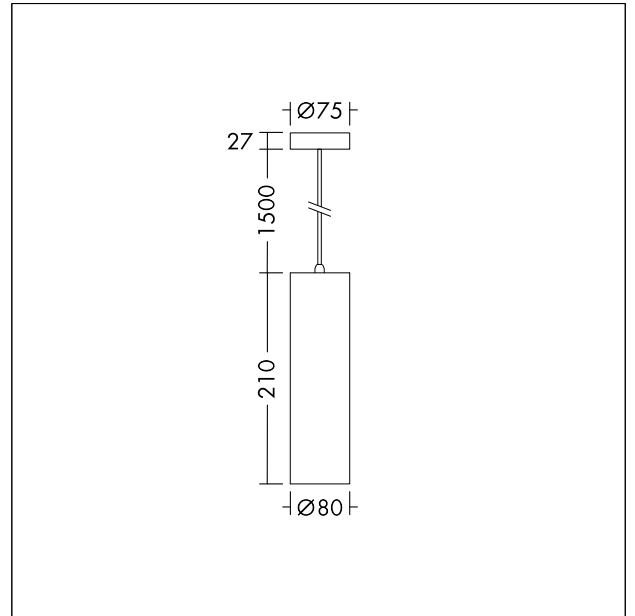

TE_LILY_M_CAN.wmf