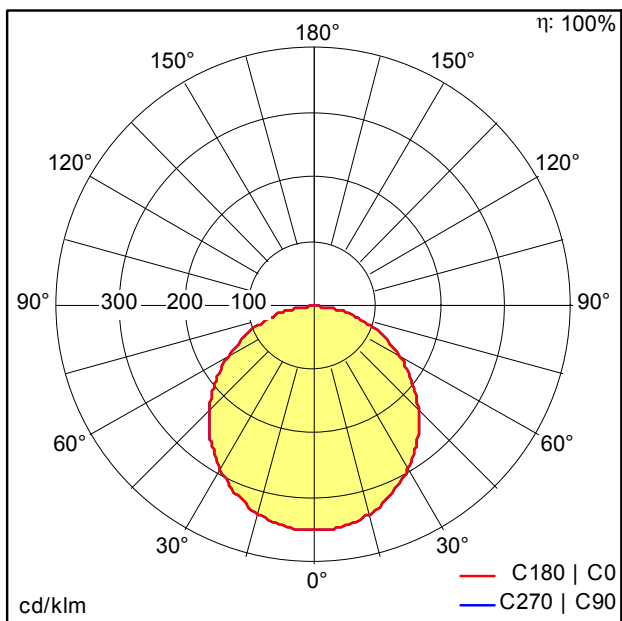

LED ceiling-recessed luminaire

LED ceiling-recessed luminaire with uniform light surface. Product height of only 20 mm: fits various ceiling types. Replaces conventional downlights with 2 x 18 W CFL and offers up to 50 % energy saving. Connector for easy and tool-free wiring. Switchable colour temperature: choose between warm white (3000K) and neutral white (3500K) and cold white (4000K) to suit application use. Plug&Play with "Just Emergency E3 KIT" for 3h emergency operation. Dimensions: Ø220 x 26 mm. Body: aluminium, white finish (RAL9003). Diffuser: Polystyrol. weight: 0.5 kg.

TE_ZOE_F_220.jpg

TE_ZOEVARIO_M_210.wmf

Light Distribution

STD - standard

TE_ZOE_VARIO_LED_DL_210_2000_840.ltd

- Light Source: LED
- Luminaire luminous flux*: 2000 lm
- Luminaire efficacy*: 91 lm/W
- Colour Rendering Index min.: 80
- Correlated colour temperature: 3000-4000 Kelvin
- Chromaticity tolerance (initial MacAdam): 4
- Rated median useful life*: L70 50000h at 25°C
- Ballast: 1x LED_Con
- Luminaire input power*: 22 W Power factor = 0.9
- Dimming: Fixed output