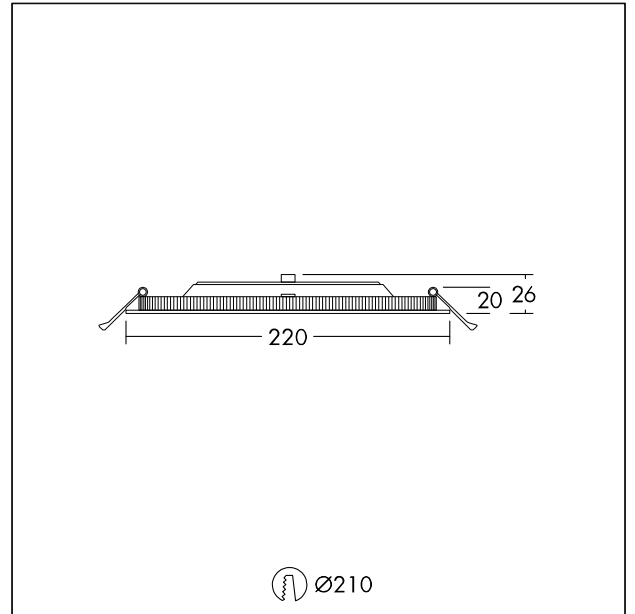

LED ceiling-recessed luminaire

LED ceiling-recessed luminaire with uniform light surface. Product height of only 20 mm: fits various ceiling types. Replaces conventional downlights with 2 x 18 W CFL and offers up to 50 % energy saving. Connector for easy and tool-free wiring. Switchable colour temperature: choose between warm white (3000K) and neutral white (3500K) and cold white (4000K) to suit application use. Plug&Play with "Just Emergency E3 KIT" for 3h emergency operation. Dimensions: Ø220 x 26 mm. Body: aluminium, white finish (RAL9003). Diffuser: Polystyrol. weight: 0.5 kg.

TE_ZOE_F_220.jpg

TE_ZOEVARIO_M_210.wmf

Light Distribution

STD - standard

TE_ZOE_VARIO_LED_DL_210_2000_840.ltd

- Light Source: LED
- Luminaire luminous flux*: 2000 lm
- Luminaire efficacy*: 91 lm/W
- Colour Rendering Index min.: 80
- Correlated colour temperature: 3000-4000 Kelvin
- Chromaticity tolerance (initial MacAdam): 4
- Rated median useful life*: L70 50000h at 25°C
- Ballast: 1x LED_Con
- Luminaire input power*: 22 W Power factor = 0.9
- Dimming: Fixed output