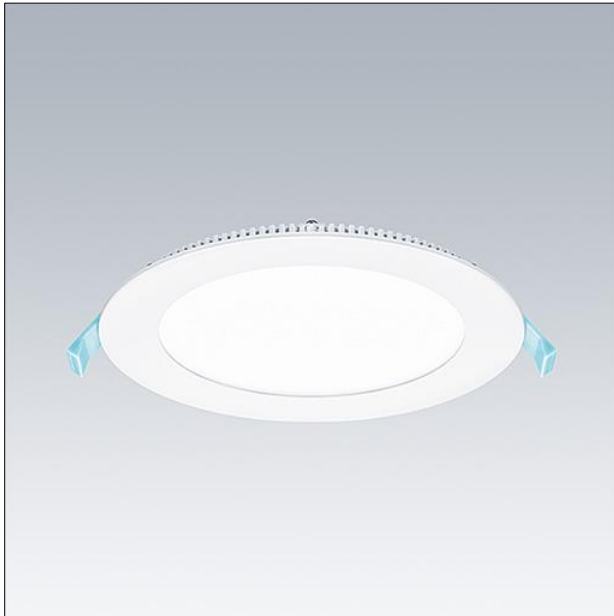

LED ceiling-recessed luminaire

LED ceiling-recessed luminaire with uniform light surface. Product height of only 20 mm: fits various ceiling types. Replaces conventional downlights with 2 x 18 W CFL and offers up to 50 % energy saving. Connector for easy and tool-free wiring. Switchable colour temperature: choose between warm white (3000K) and neutral white (3500K) and cold white (4000K) to suit application use. Plug&Play with "Just Emergency E3 KIT" for 3h emergency operation. Dimensions: Ø220 x 26 mm. Body: aluminium, white finish (RAL9003). Diffuser: Polystyrol. weight: 0.5 kg.

TE\_ZOEVARIO\_F\_170\_persp.jpg

TE\_ZOEVARIO\_M\_210.wmf

Light Distribution

STD - standard

TE\_ZOE\_VARIO\_LED\_DL\_210\_1600\_840.ltd

- Light Source: LED
- Luminaire luminous flux\*: 1600 lm
- Total emergency luminous flux: 270 lm
- Luminaire efficacy\*: 89 lm/W
- Colour Rendering Index min.: 80
- Correlated colour temperature: 3000-4000 Kelvin
- Chromaticity tolerance (initial MacAdam): 4
- Rated median useful life\*: L80 50000h at 25°C
- Ballast: 1x LED\_Con
- Luminaire input power\*: 18 W Power factor = 0.9
- Dimming: Fixed output
- Total harmonic distortion (THD): 15.00 %