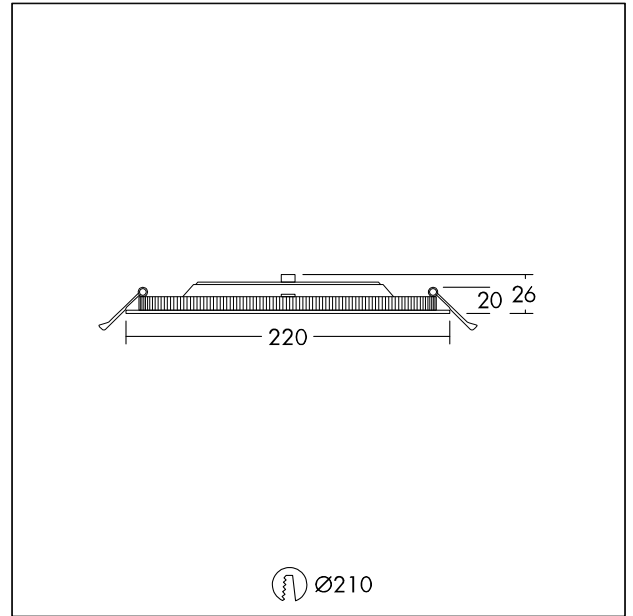

LED ceiling-recessed luminaire

LED ceiling-recessed luminaire with uniform light surface. Product height of only 20 mm: fits various ceiling types. Replaces conventional downlights with 2 x 18 W CFL and offers up to 50 % energy saving. Connector for easy and tool-free wiring. Switchable colour temperature: choose between warm white (3000K) and neutral white (3500K) and cold white (4000K) to suit application use. Plug&Play with "Just Emergency E3 KIT" for 3h emergency operation. Dimensions: Ø220 x 26 mm. Body: aluminium, white finish (RAL9003). Diffuser: Polystyrol. weight: 0.5 kg.

TE\_ZOEVARIO\_F\_170\_persp.jpg

TE\_ZOEVARIO\_M\_210.wmf

Light Distribution

STD - standard

TE\_ZOE\_VARIO\_LED\_DL\_210\_1600\_840.ltd

- Light Source: LED
- Luminaire luminous flux\*: 1600 lm
- Total emergency luminous flux: 270 lm
- Luminaire efficacy\*: 89 lm/W
- Colour Rendering Index min.: 80
- Correlated colour temperature: 3000-4000 Kelvin
- Chromaticity tolerance (initial MacAdam): 4
- Rated median useful life\*: L80 50000h at 25°C
- Ballast: 1x LED\_Con
- Luminaire input power\*: 18 W Power factor = 0.9
- Dimming: Fixed output
- Total harmonic distortion (THD): 15.00 %