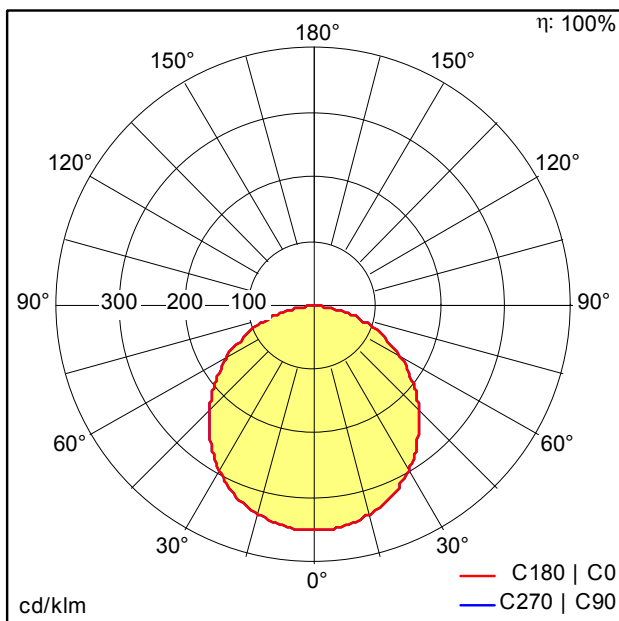

LED ceiling-recessed luminaire

LED ceiling-recessed luminaire with uniform light surface. Product height of only 20 mm: fits various ceiling types. Replaces conventional downlights with 2 x 18 W CFL and offers up to 50 % energy saving. Connector for easy and tool-free wiring. Switchable colour temperature: choose between warm white (3000K) and neutral white (3500K) and cold white (4000K) to suit application use. Plug&Play with "Just Emergency E3 KIT" for 3h emergency operation. Dimensions: Ø220 x 26 mm. Body: aluminium, white finish (RAL9003). Diffuser: Polystyrol. weight: 0.5 kg.

TE\_ZOEVARIO\_F\_170\_persp.jpg

TE\_ZOEVARIO\_M\_210.wmf

Light Distribution

STD - standard

TE\_ZOE\_VARIO\_LED\_DL\_210\_1600\_840.ltd

- Light Source: LED
- Luminaire luminous flux\*: 1600 lm
- Total emergency luminous flux: 270 lm
- Luminaire efficacy\*: 89 lm/W
- Colour Rendering Index min.: 80
- Correlated colour temperature: 3000-4000 Kelvin
- Chromaticity tolerance (initial MacAdam): 4
- Rated median useful life\*: L80 50000h at 25°C
- Ballast: 1x LED\_Con
- Luminaire input power\*: 18 W Power factor = 0.9
- Dimming: Fixed output
- Total harmonic distortion (THD): 15.00 %