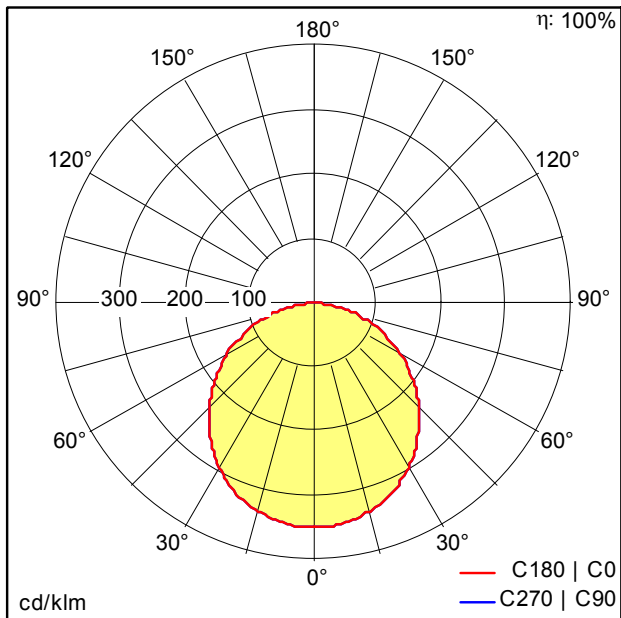

LED ceiling-recessed luminaire

LED ceiling-recessed luminaire with uniform light surface. Product height of only 20 mm: fits various ceiling types. Replaces conventional downlights with 2 x 18 W CFL and offers up to 50 % energy saving. Connector for easy and tool-free wiring. Switchable colour temperature: choose between warm white (3000K) and neutral white (3500K) and cold white (4000K) to suit application use. Plug&Play with "Just Emergency E3 KIT" for 3h emergency operation. Dimensions: Ø220 x 26 mm. Body: aluminium, white finish (RAL9003). Diffuser: Polystyrol. weight: 0.5 kg.

TE_ZOE_F_220.jpg

TE_ZOEVARIO_M_210.wmf

Light Distribution

STD - standard

TE_ZOE_VARIO_LED_DL_210_1600_840.ltd

- Light Source: LED
- Luminaire luminous flux*: 1600 lm
- Luminaire efficacy*: 89 lm/W
- Colour Rendering Index min.: 80
- Correlated colour temperature: 3000-4000 Kelvin
- Chromaticity tolerance (initial MacAdam): 4
- Rated median useful life*: L70 50000h at 25°C
- Ballast: 1x LED_Con
- Luminaire input power*: 18 W Power factor = 0.9
- Dimming: Fixed output