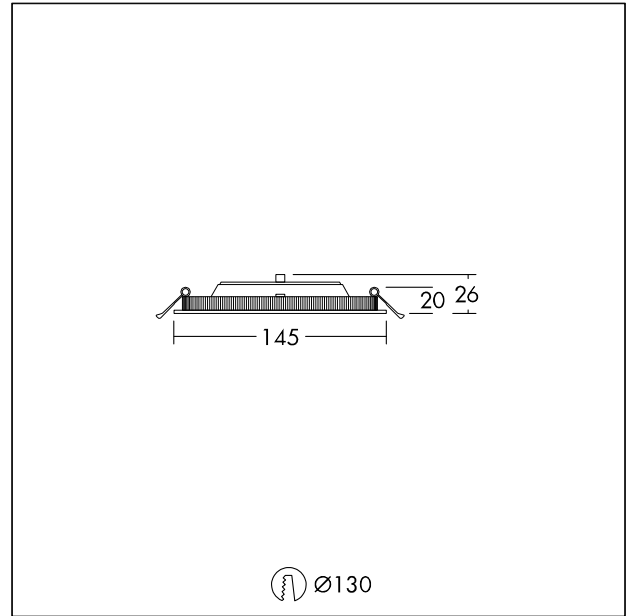

TE_ZOEVARIO_M_130.wmf