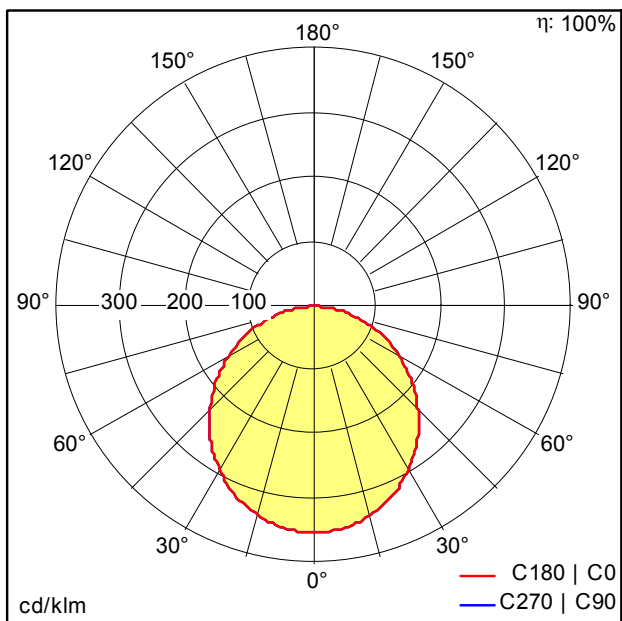

## LED ceiling-recessed luminaire

LED ceiling-recessed luminaire with uniform light surface. Product height of only 20 mm: fits various ceiling types. Replaces conventional downlights with 2 x 18 W CFL and offers up to 50 % energy saving. Connector for easy and tool-free wiring. Switchable colour temperature: choose between warm white (3000K) and neutral white (3500K) and cold white (4000K) to suit application use. Plug&Play with "Just Emergency E3 KIT" for 3h emergency operation. Dimensions: Ø145 x 26 mm. Body: aluminium, white finish (RAL9003). Diffuser: Polystyrol. weight: 0.3 kg.

## Light Distribution

## STD - standard

TE\_ZOE\_VARIO\_LED\_DL\_130\_700\_840.ltd

- Light Source: LED
- Luminaire luminous flux\*: 700 lm
- Luminaire efficacy\*: 78 lm/W
- Colour Rendering Index min.: 80
- Correlated colour temperature: 3000-4000 Kelvin
- Chromaticity tolerance (initial MacAdam): 4
- Rated median useful life\*: L70 50000h at 25°C
- Ballast: 1x LED\_Con
- Luminaire input power\*: 9 W Power factor = 0.9
- Dimming: Fixed output