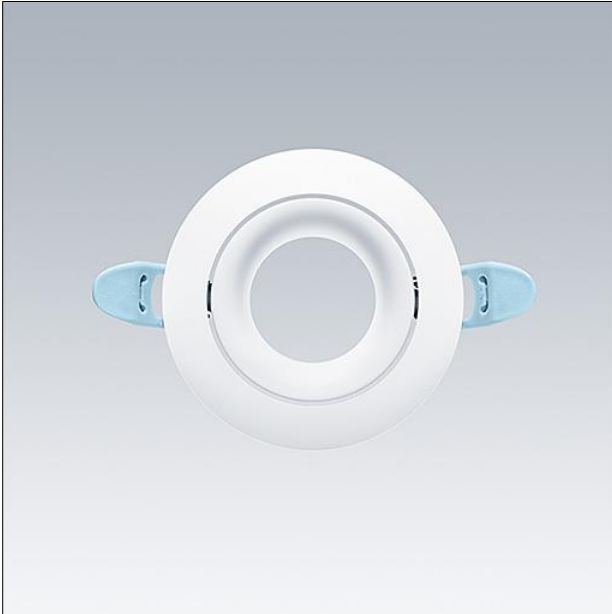

Accessory Lily spotlight

Round, matt, adjustable white trim for LILY light engine as an accessory
Material: die-cast aluminium, white
Weight: 0.08 kg

TE_LILY_F_ADJUST_trim_WH.jpg

Light Distribution

STD - standard