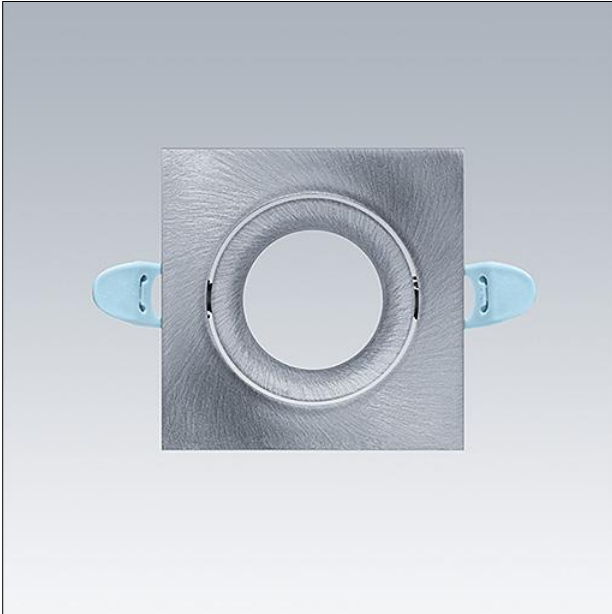

### Accessory Lily spotlight

Square matt, adjustable silver trim for LILY light engine as an accessory.

Material: die-cast aluminium, silver

Weight: 0.09 kg

TE\_LILY\_F\_ADJUST\_trim\_SQ\_SAT.jpg

Light Distribution