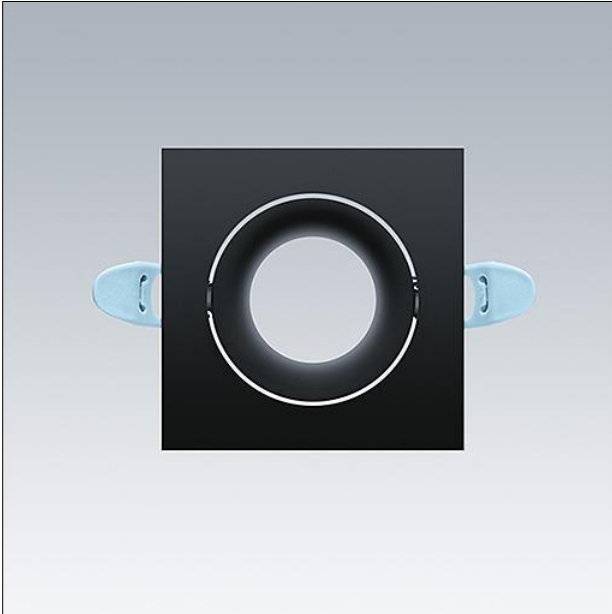

Accessory Lily spotlight

Square matt, adjustable black trim for LILY light engine as an accessory.

Material: die-cast aluminium, black

Weight: 0.09 kg

TE_LILY_F_ADJUST_trim_SQ_BK.jpg

Light Distribution

STD - standard