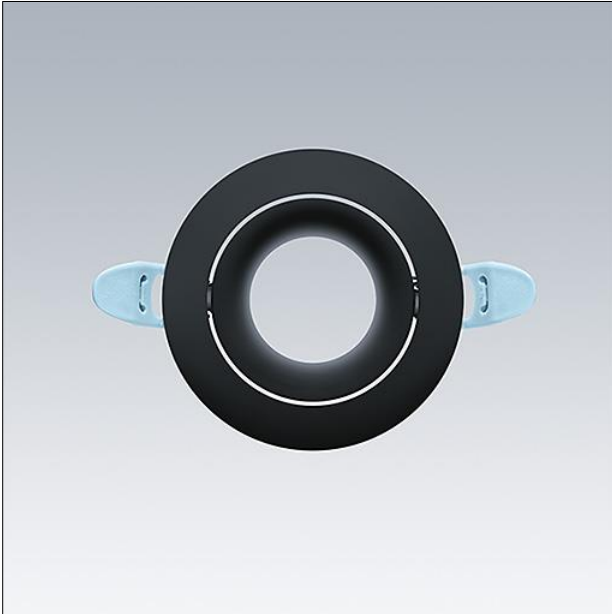

Accessory Lily spotlight

Round, matt, adjustable black trim for LILY light engine as an accessory
Material: die-cast aluminium, black
Weight: 0.08 kg

TE_LILY_F_ADJUST_trim_BK.jpg

Light Distribution

STD - standard