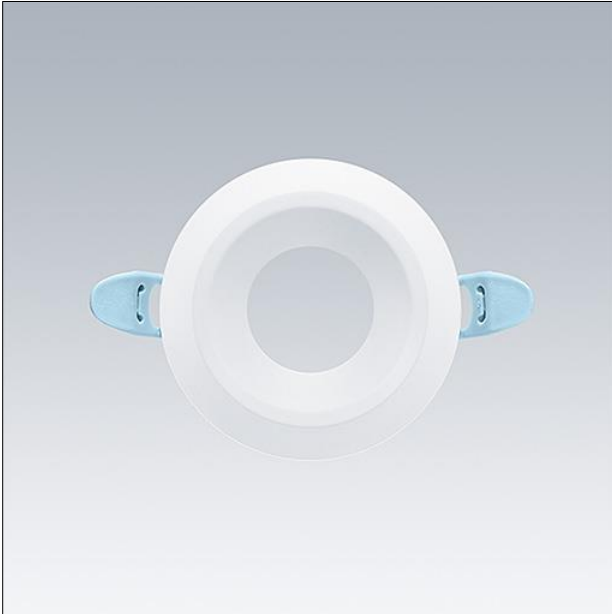

Accessory Lily spotlight

Round, matt white, IP65 trim for LILY light engine as an accessory. This trim is not adjustable.

Material: die-cast aluminium, white RAL9003

Weight: 0.08 kg

TE_LILY_F_IP65_trim_WH.jpg

Light Distribution

STD - standard