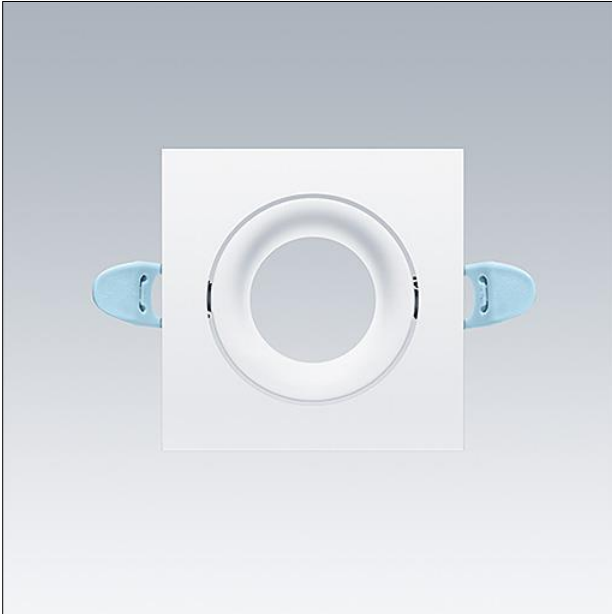

### Accessory Lily spotlight

Square matt, adjustable white trim for LILY light engine as an accessory.

Material: die-cast aluminium, white

Weight: 0.09 kg

TE\_LILY\_F\_ADJUST\_trim\_SQ\_WH.jpg