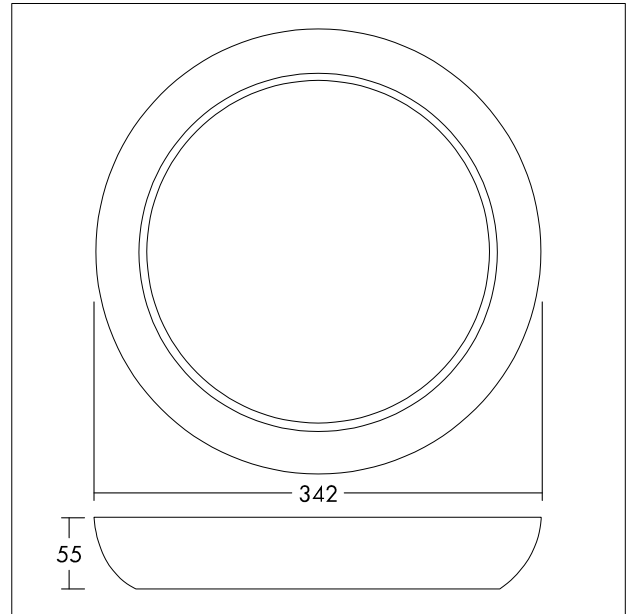

Bezel trim, curved

Bezel trim curved large for LARA LED 300 bulkheads.
Material: PC, chrome.
Weight: 0.2 kg.

TE_LARA_F_300_CURVED_BEZEL_TRIM_ACCESSOR_CHR.jpg

TE_LARA_M_300_CURVED_BEZEL_TRIM.wmf

Light Distribution