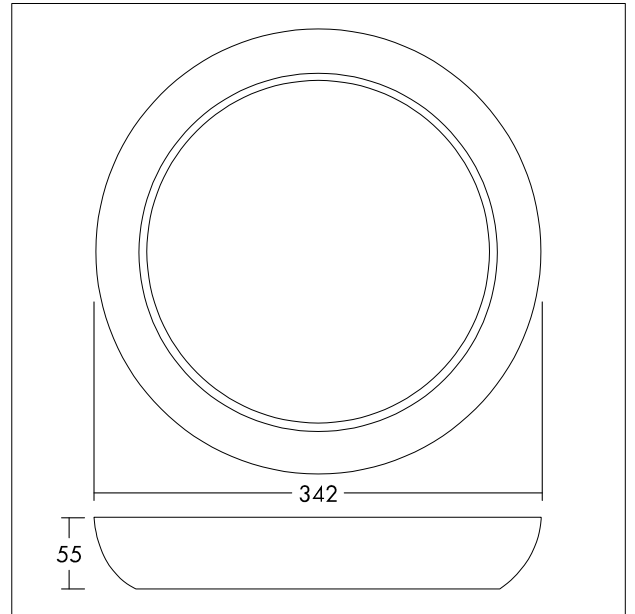

Bezel trim, curved

Bezel trim curved large for LARA LED 300 bulkheads.

Material: PC, chrome.

Weight: 0.2 kg.

TE_LARA_F_300_CURVED_BEZEL_TRIM_ACCESSOR_CHR.jpg

TE_LARA_M_300_CURVED_BEZEL_TRIM.wmf

Light Distribution