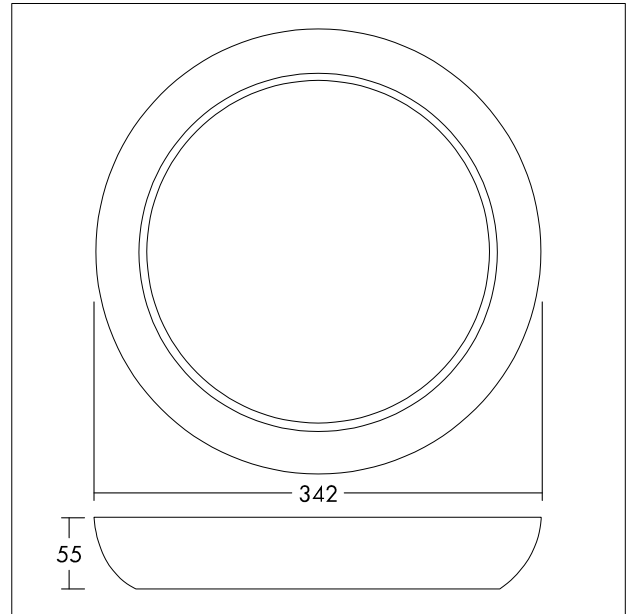

Bezel trim ,curved

Bezel trim curved large for LARA LED 300 bulkheads.
Material: PC, white (RAL 9003).
Weight: 0.2 kg.

TE_LARA_F_300_CURVED_BEZEL_TRIM_ACCESSOR_WH.jpg

TE_LARA_M_300_CURVED_BEZEL_TRIM.wmf

Light Distribution