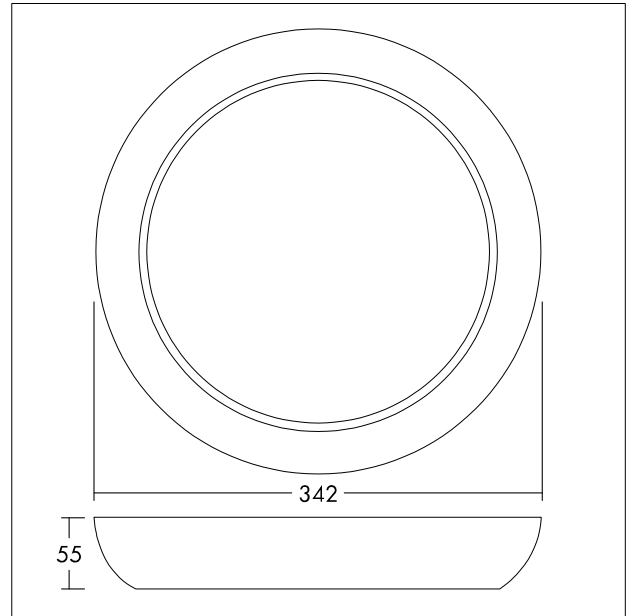

## Bezel trim ,curved

Bezel trim curved large for LARA LED 300 bulkheads.  
Material: PC, white (RAL 9003).  
Weight: 0.2 kg.

TE\_LARA\_F\_300\_CURVED\_BEZEL\_TRIM\_ACCESSOR\_WH.jpg

TE\_LARA\_M\_300\_CURVED\_BEZEL\_TRIM.wmf

Light Distribution

STD - standard