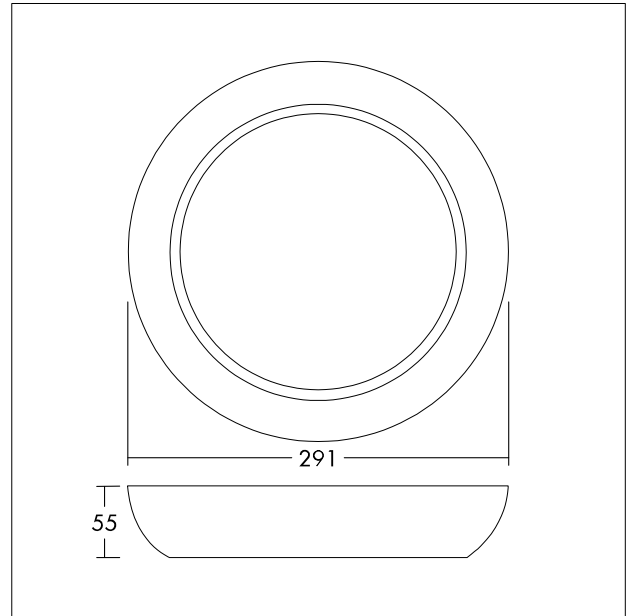

## Bezel trim, curved

Bezel trim curved small for LARA LED 250 bulkheads.

Material: PC, chrome.

Weight: 0.19 kg.

TE\_LARA\_F\_250\_CURVED\_BEZEL\_TRIM\_ACCESSOR\_CHR.jpg

TE\_LARA\_M\_250\_CURVED\_BEZEL\_TRIM.wmf

Light Distribution

STD - standard