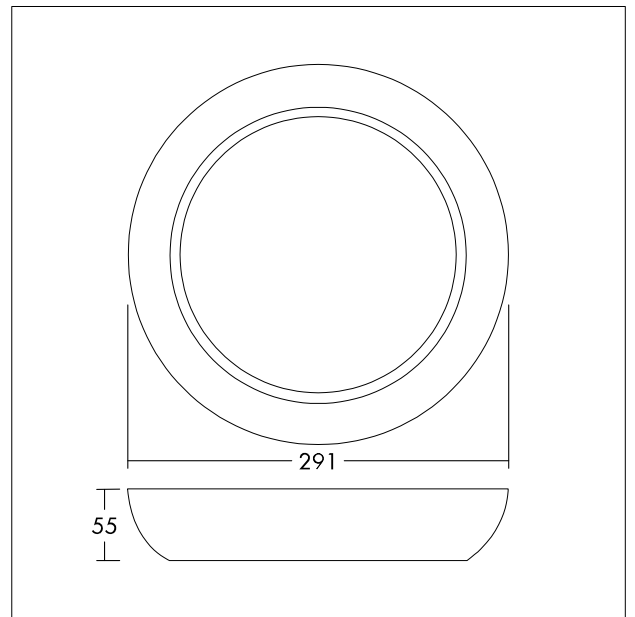

Bezel trim, curved

Bezel trim curved small for LARA LED 250 bulkheads.

Material: PC, white (RAL 9003).

Weight: 0.19 kg.

TE_LARA_F_250_CURVED_BEZEL_TRIM_ACCESSOR_WH.jpg

TE_LARA_M_250_CURVED_BEZEL_TRIM.wmf

Light Distribution