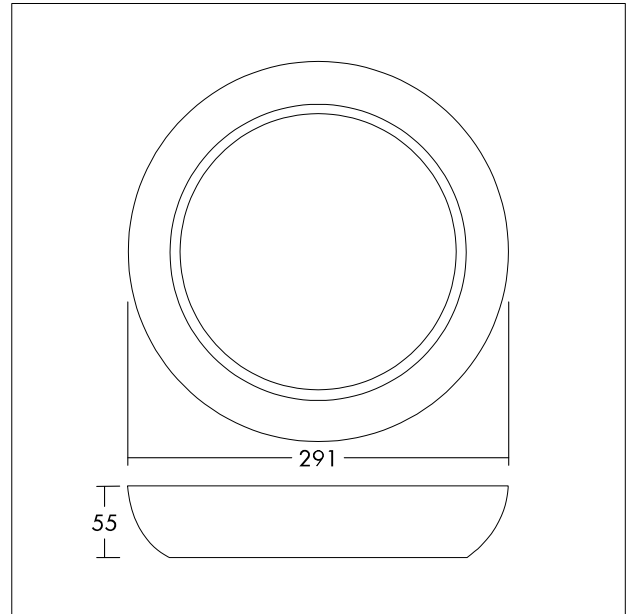

Bezel trim, curved

Bezel trim curved small for LARA LED 250 bulkheads.

Material: PC, white (RAL 9003).

Weight: 0.19 kg.

TE_LARA_F_250_CURVED_BEZEL_TRIM_ACCESSOR_WH.jpg

TE_LARA_M_250_CURVED_BEZEL_TRIM.wmf

Light Distribution