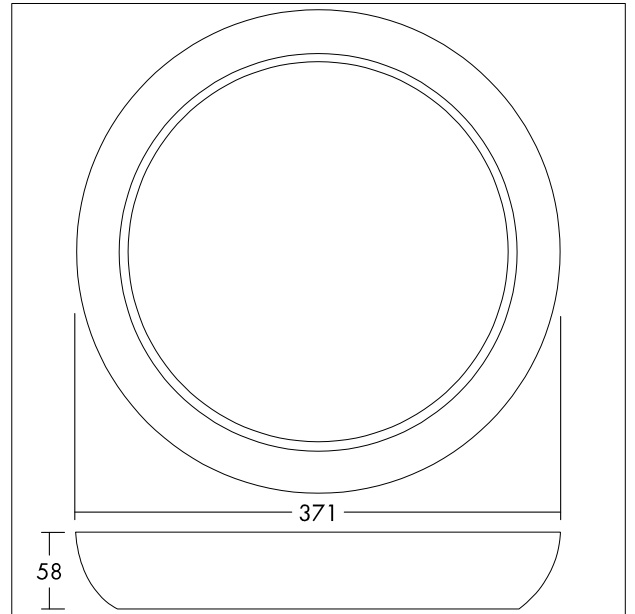

## Bezel trim,curved

Bezel trim curved x-large for LARA LED 330 bulkheads.

Material: PC, chrome.

Weight: 0.23 kg.

TE\_LARA\_F\_330\_CURVED\_BEZEL\_TRIM\_ACCESSOR\_CHR.jpg

TE\_LARA\_M\_330\_CURVED\_BEZEL\_TRIM.wmf

Light Distribution

STD - standard