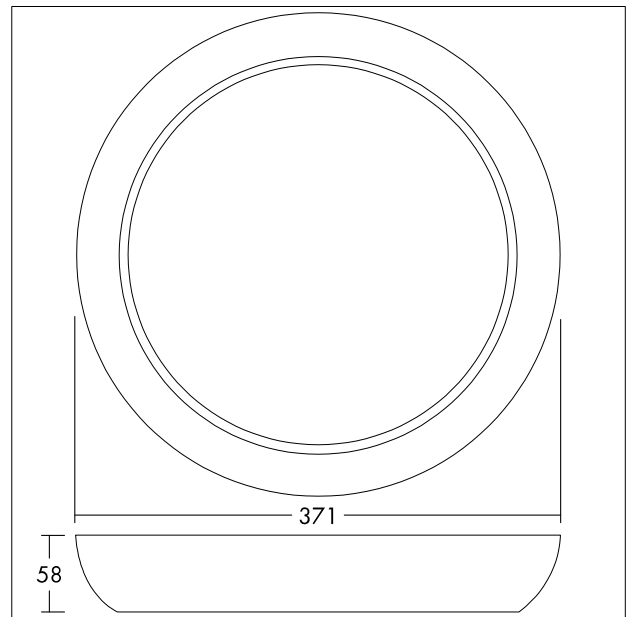

Bezel trim, curved

Bezel trim curved x-large for LARA LED 330 bulkheads.
Material: PC, white (RAL 9003).
Weight: 0.23 kg.

TE_LARA_F_330_CURVED_BEZEL_TRIM_ACCESSOR_WH.jpg

TE_LARA_M_330_CURVED_BEZEL_TRIM.wmf

Light Distribution

STD - standard