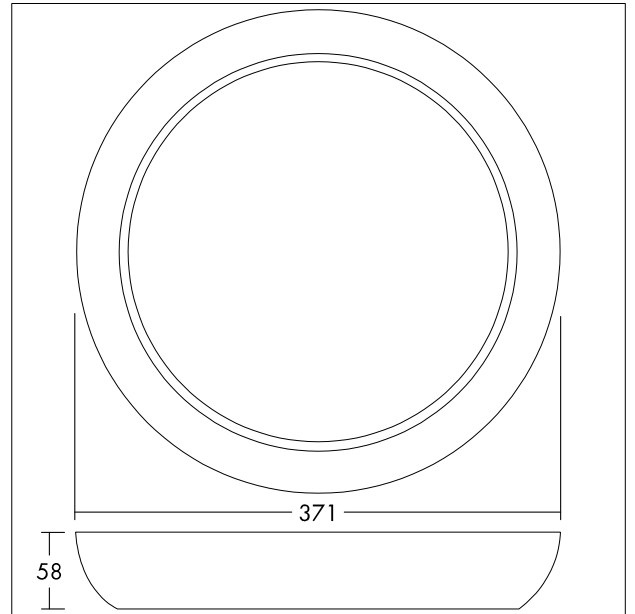

Bezel trim, curved

Bezel trim curved x-large for LARA LED 330 bulkheads.
Material: PC, white (RAL 9003).
Weight: 0.23 kg.

TE_LARA_F_330_CURVED_BEZEL_TRIM_ACCESSOR_WH.jpg

TE_LARA_M_330_CURVED_BEZEL_TRIM.wmf

Light Distribution

STD - standard