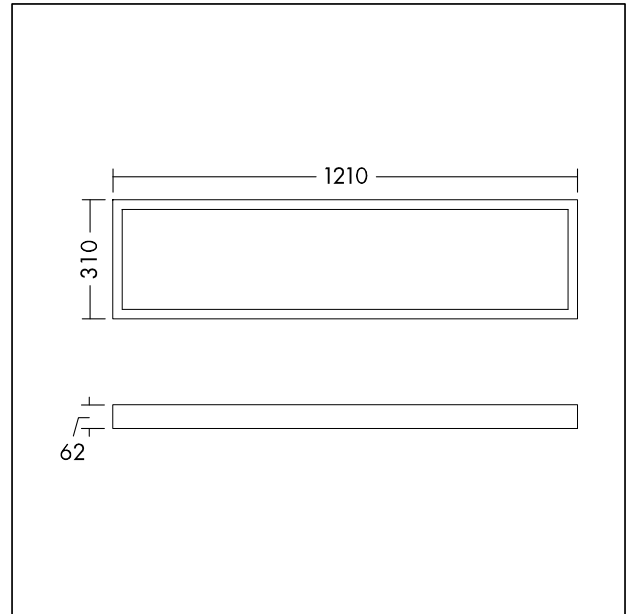

Surface mounting kit

Surface mounting kit for 1200 x 300mm Anna LED luminaires. Can also be used with the E3 version.
Weight: 2.1 kg.

TE_ANNA_F_1200_MountBox.jpg

TE_ANNA_M_1200_MountBox.wmf

Light Distribution

STD - standard