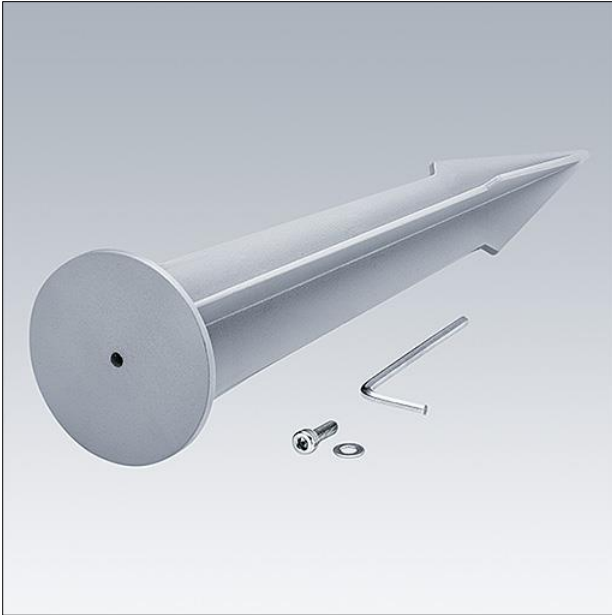

Ground spike

Ground spike  
Weight: 0,14 kg

TE\_LEONIE\_F\_SPIKE.jpg