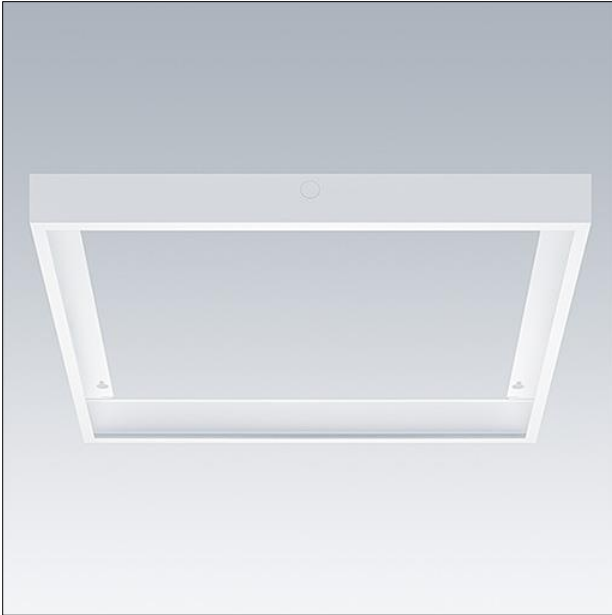

Surface mounting kit

Surface mounting kit for 622 x 622mm Anna LED luminaire.
Weight: 2,1 kg.

TE_ANNA_F_60_mount_box_persp.jpg

TE_ANNA_M_622_MountBox.wmf

Light Distribution

STD - standard