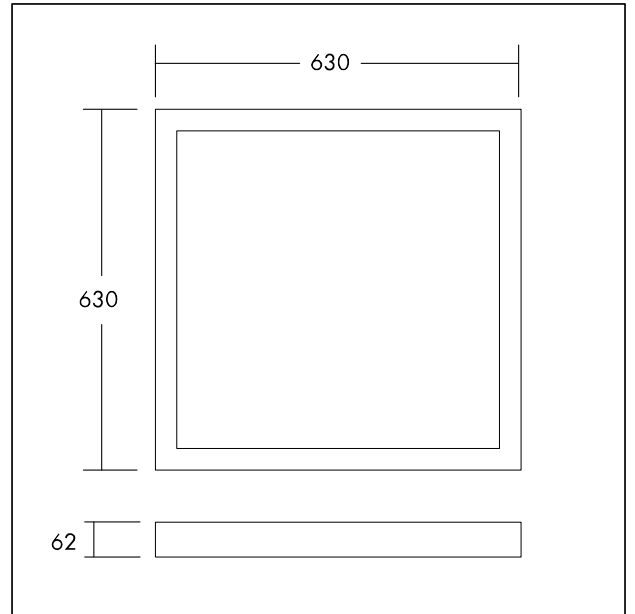

Surface mounting kit

Surface mounting kit for 622 x 622mm Anna LED luminaire.
Weight: 2,1 kg.

TE_ANNA_F_60_mount_box_persp.jpg

TE_ANNA_M_622_MountBox.wmf

Light Distribution

STD - standard