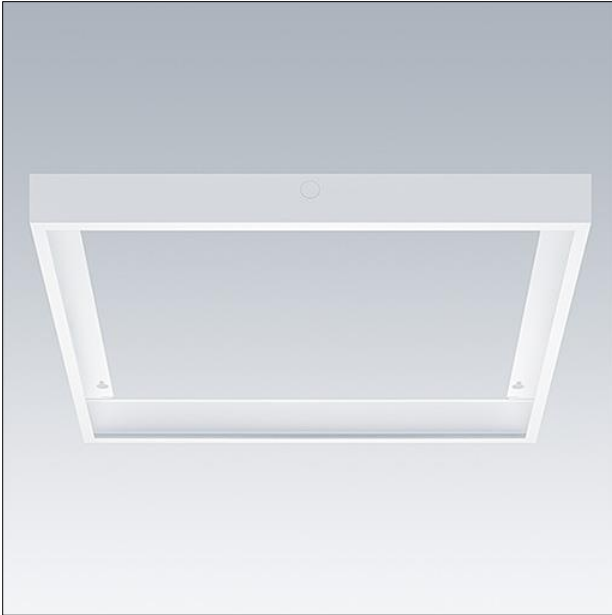

Surface mounting kit

Surface mounting kit for 596 x 596mm Anna LED luminaires. Can also be used with the E3 version.
Weight: 2 kg.

TE_ANNA_F_60_mount_box_persp.jpg

TE_ANNA_M_596_MountBox.wmf