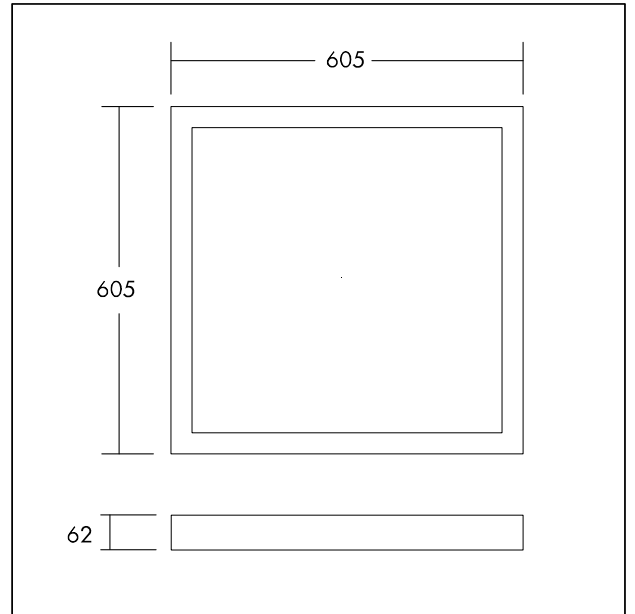

Surface mounting kit

Surface mounting kit for 596 x 596mm Anna LED luminaires. Can also be used with the E3 version.
Weight: 2 kg.

TE_ANNA_F_60_mount_box_persp.jpg

TE_ANNA_M_596_MountBox.wmf