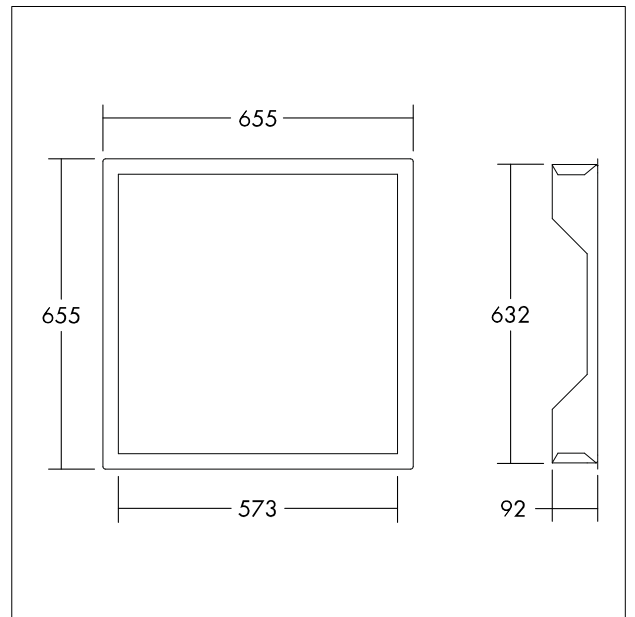

## Recessed mounting kit

Recessed mounting kit for 622 x 622mm Anna LED luminaires.  
Measures: 655 X 655 mm  
Weight: 2.5 kg

TE\_ANNA\_F\_recessed\_mount\_box\_persp.jpg

TE\_ANNA\_M\_622\_recessed\_mount\_box\_front.wmf

Light Distribution

STD - standard