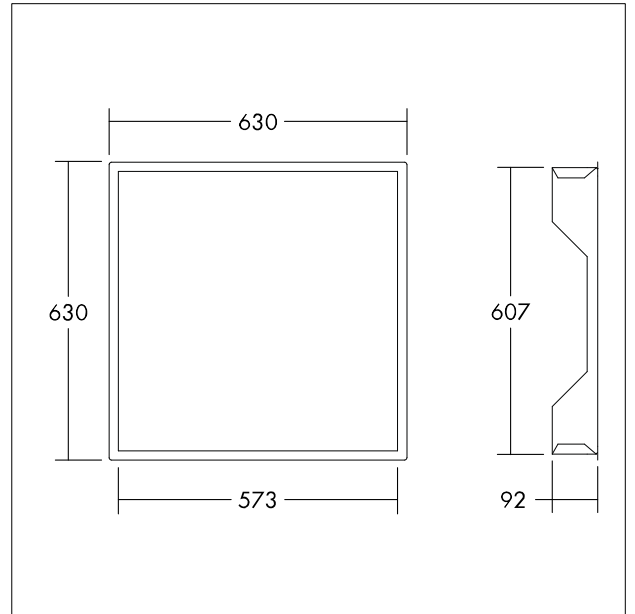

Recessed mounting kit

Recessed mounting kit for 596 x 596mm Anna LED luminaires.
Weight: 2.0 kg.

TE_ANNA_F_recessed_mount_box_persp.jpg

TE_ANNA_M_596_recessed_mount_box_front.wmf