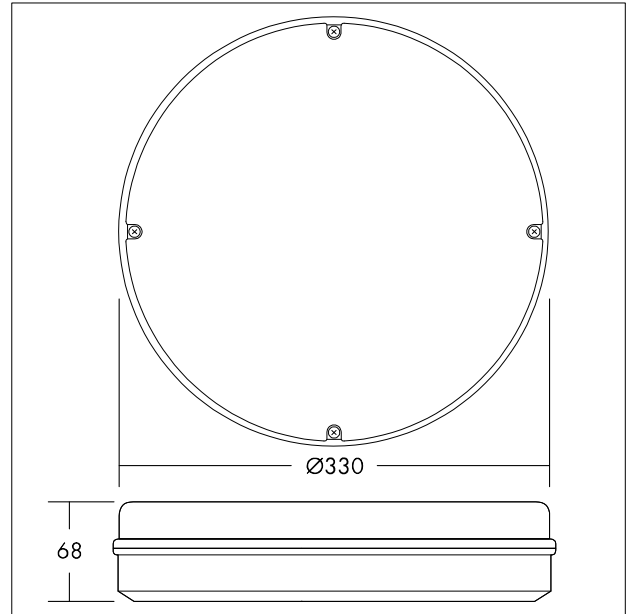

Wall mounted luminaire

Circular IP65 bulkhead with optional trim accessories. Direct replacement for 1x28W 2D. More than 80% energy savings compared with luminaires with CFL lamps. Frosted diffuser ensuring homogeneous light effect and visual comfort. Sealed to IP65 for protected exterior applications. Robust construction tested up to IK08 impact resistance. Integrated presence sensor. 3 hour emergency lighting.

Body: Polycarbonate, white (RAL 9003)

Diffuser: Polycarbonate, opal

Weight: 1.4 kg

TE_LARA_F_330_BLANK_WH_persp.jpg

TE_LARA_M_1900L.wmf

Light Distribution

Emergency

TE_LARA_LED_330_2000_840_MWS_WH_E3e.ltd