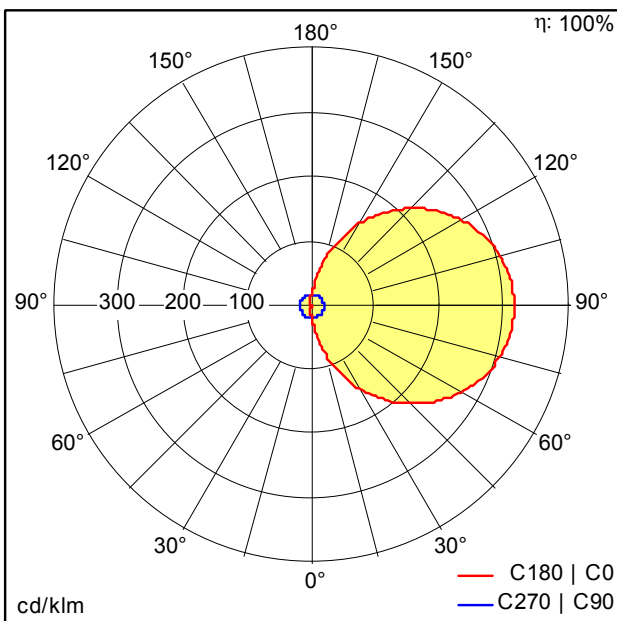

Wall mounted luminaire

Circular IP65 bulkhead with optional trim accessories. Direct replacement for 1x28W 2D. More than 80% energy savings compared with luminaires with CFL lamps. Frosted diffuser ensuring homogeneous light effect and visual comfort. Sealed to IP65 for protected exterior applications. Robust construction tested up to IK08 impact resistance. Integrated presence sensor. 3 hour emergency lighting.

Body: Polycarbonate, white (RAL 9003)

Diffuser: Polycarbonate, opal

Weight: 1.4 kg

TE_LARA_F_330_BLANK_WH_persp.jpg

TE_LARA_M_1900L.wmf

Light Distribution

Emergency

TE_LARA_LED_330_2000_840_MWS_WH_E3e.ltd

- Light Source: LED
- Luminaire luminous flux*: 197 lm
- Luminaire efficacy*: 99 lm/W
- Colour Rendering Index min.: 80
- Chromaticity tolerance (initial MacAdam)*: 4
- Rated median useful life*: 50000h L70 at 25°C
- Ballast: 1x LED_Con
- Luminaire input power*: 2 W
- Dimming: Fixed output