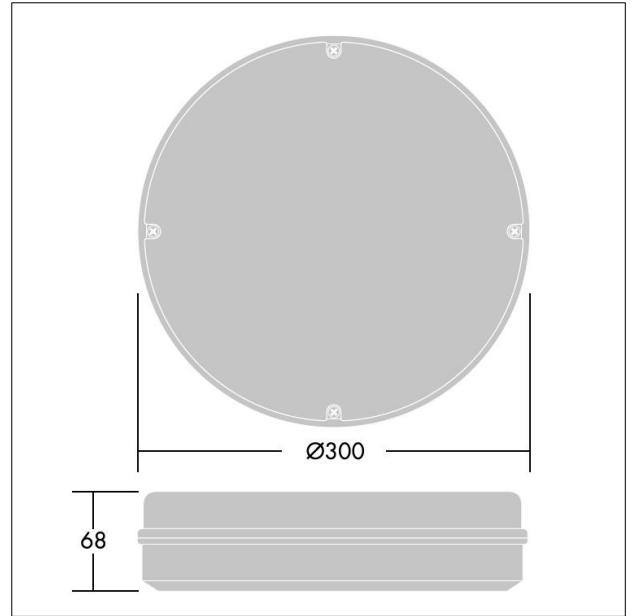

Wall mounted luminaire

Circular IP65 bulkhead with optional trim accessories. Direct replacement for 1x28W 2D. More than 70% energy savings compared with luminaires with CFL lamps. Frosted diffuser ensuring homogeneous light effect and visual comfort. Sealed to IP65 for protected exterior applications. Robust construction tested up to IK08 impact resistance. Integrated microwave presence sensor. 3 hour emergency lighting.

Body: Polycarbonate, black (RAL 9011)

Diffuser: Polycarbonate, opal

Weight: 1.24 kg

TE_LARA_F_300_BLANK_BL_persp.jpg

TE_LARA_M_1200L.wmf

Light Distribution

Emergency

TE_LARA_LED_300_1200_840_MWS_BLK_E3e.idt

- Light Source: LED
- Luminaire luminous flux*: 165 lm
- Luminaire efficacy*: 82 lm/W
- Colour Rendering Index min.: 80
- Chromaticity tolerance (initial MacAdam): 4
- Rated median useful life*:
L70 50000h at 25°C
- Ballast: 1x LED_Con
- Luminaire input power*: 2 W
- Dimming: Fixed output