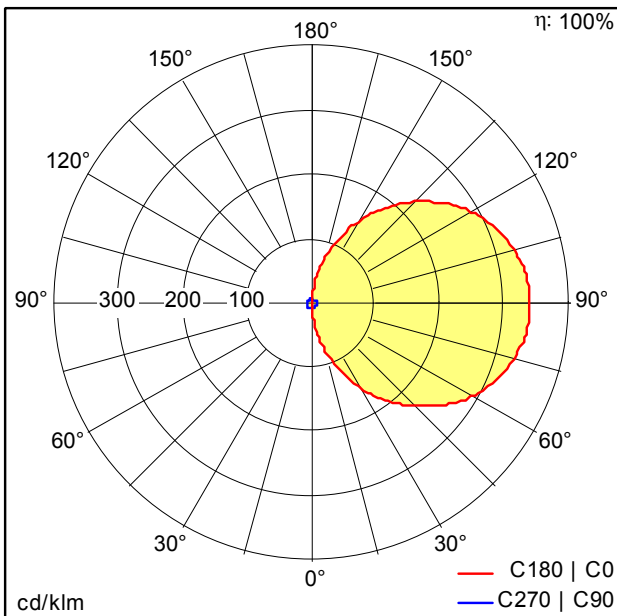

Wall mounted luminaire

Circular IP65 bulkhead with optional trim accessories. Direct replacement for 1x28W 2D. More than 70% energy savings compared with luminaires with CFL lamps. Frosted diffuser ensuring homogeneous light effect and visual comfort. Sealed to IP65 for protected exterior applications. Robust construction tested up to IK08 impact resistance. Integrated microwave presence sensor. 3 hour emergency lighting.

Body: Polycarbonate, black (RAL 9011)

Diffuser: Polycarbonate, opal

Weight: 1.24 kg

TE_LARA_F_300_BLANK_BL_persp.jpg

TE_LARA_M_1200L.wmf

Light Distribution

Emergency

TE_LARA_LED_300_1200_840_MWS_BLK_E3e.idt

- Light Source: LED
- Luminaire luminous flux*: 165 lm
- Luminaire efficacy*: 82 lm/W
- Colour Rendering Index min.: 80
- Chromaticity tolerance (initial MacAdam): 4
- Rated median useful life*:
L70 50000h at 25°C
- Ballast: 1x LED_Con
- Luminaire input power*: 2 W
- Dimming: Fixed output