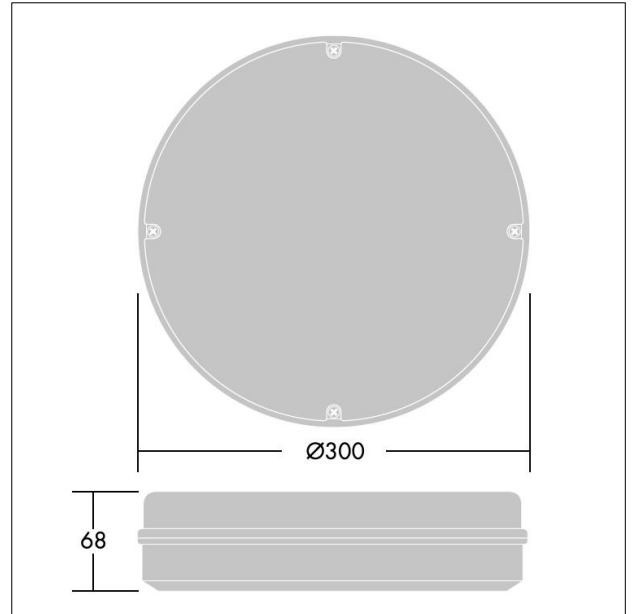

Wall mounted luminaire

Circular IP65 bulkhead with optional trim accessories. Direct replacement for 1x28W 2D. More than 70% energy savings compared with luminaires with CFL lamps. Frosted diffuser ensuring homogeneous light effect and visual comfort. Sealed to IP65 for protected exterior applications. Robust construction tested up to IK08 impact resistance. Integrated microwave presence sensor. 3 hour emergency lighting.

Body: Polycarbonate, white (RAL 9003)

Diffuser: Polycarbonate, opal

Weight: 1.24 kg

TE_LARA_F_300_BLANK_WH_persp.jpg

TE_LARA_M_1200L.wmf

Light Distribution

Emergency

TE_LARA_LED_300_1200_840_MWS_WH_E3e.idt

- Light Source: LED
- Luminaire luminous flux*: 165 lm
- Luminaire efficacy*: 82 lm/W
- Colour Rendering Index min.: 80
- Chromaticity tolerance (initial MacAdam): 4
- Rated median useful life*:
L70 50000h at 25°C
- Ballast: 1x LED_Con
- Luminaire input power*: 2 W
- Dimming: Fixed output