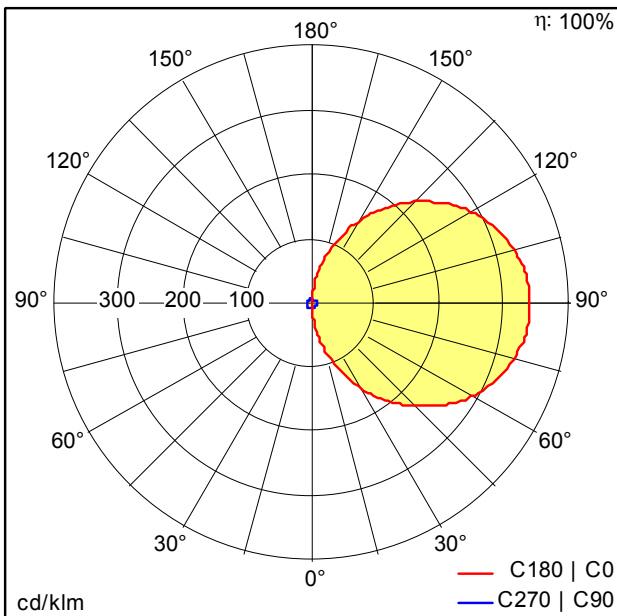

Wall mounted luminaire

Circular IP65 bulkhead with optional trim accessories. Direct replacement for 1x28W 2D. More than 70% energy savings compared with luminaires with CFL lamps. Frosted diffuser ensuring homogeneous light effect and visual comfort. Sealed to IP65 for protected exterior applications. Robust construction tested up to IK08 impact resistance. Integrated microwave presence sensor. 3 hour emergency lighting.

Body: Polycarbonate, white (RAL 9003)

Diffuser: Polycarbonate, opal

Weight: 1.24 kg

TE_LARA_F_300_BLANK_WH_persp.jpg

TE_LARA_M_1200L.wmf

Light Distribution

Emergency

TE_LARA_LED_300_1200_840_MWS_WH_E3e.idt

- Light Source: LED
- Luminaire luminous flux*: 165 lm
- Luminaire efficacy*: 82 lm/W
- Colour Rendering Index min.: 80
- Chromaticity tolerance (initial MacAdam): 4
- Rated median useful life*:
L70 50000h at 25°C
- Ballast: 1x LED_Con
- Luminaire input power*: 2 W
- Dimming: Fixed output