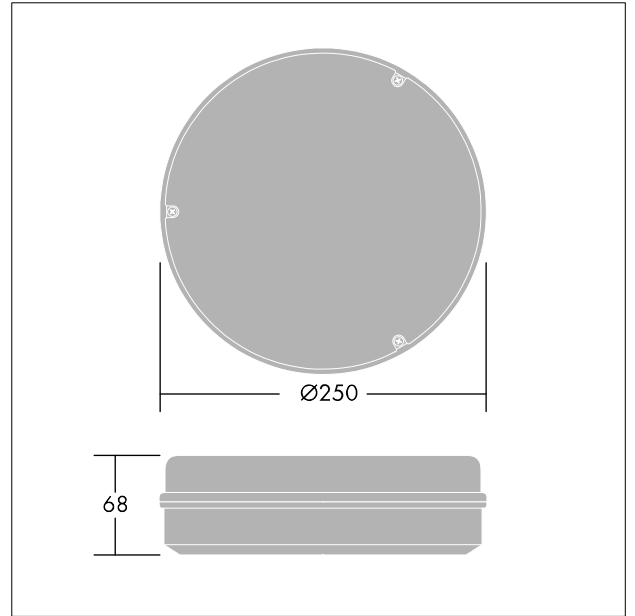

Wall mounted luminaire

Circular IP65 bulkhead with optional trim accessories. Direct replacement for 1x16W 2D. More than 60% energy savings compared with luminaires with CFL lamps. Frosted diffuser ensuring homogeneous light effect and visual comfort. Sealed to IP65 for protected exterior applications. Robust construction tested up to IK08 impact resistance. Integrated microwave presence sensor. 3 hour emergency lighting.

Body: Polycarbonate, black (RAL 9011)

Diffuser: Polycarbonate, opal

Weight: 0.92 kg

TE_LARA_F_250_BLANK_BL_persp.jpg

TE_LARA_M_800L.wmf

Light Distribution

Emergency

TE_LARA_LED_250_800_840_MWS_BLK_E3e.idt

- Light Source: LED
- Luminaire luminous flux*: 169 lm
- Luminaire efficacy*: 84 lm/W
- Colour Rendering Index min.: 80
- Chromaticity tolerance (initial MacAdam)*: 4
- Rated median useful life*: 50000h L70 at 25°C
- Ballast: 1x LED_Con
- Luminaire input power*: 2 W
- Dimming: Fixed output