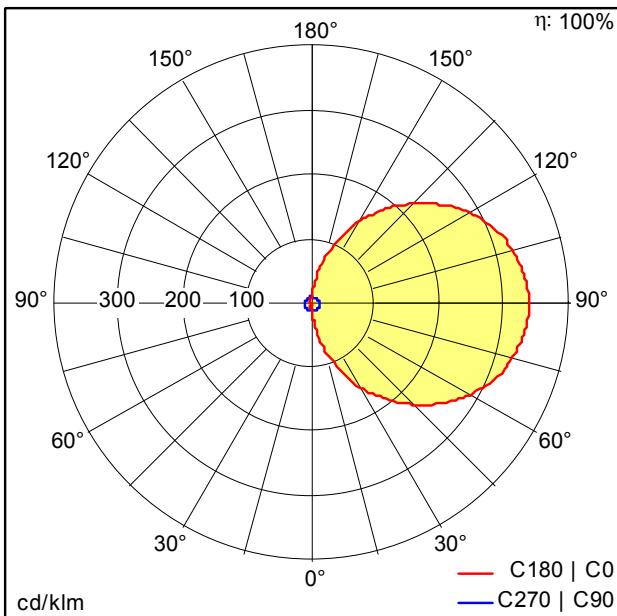

Wall mounted luminaire

Circular IP65 bulkhead with optional trim accessories. Direct replacement for 1x16W 2D. More than 60% energy savings compared with luminaires with CFL lamps. Frosted diffuser ensuring homogeneous light effect and visual comfort. Sealed to IP65 for protected exterior applications. Robust construction tested up to IK08 impact resistance. Integrated microwave presence sensor. 3 hour emergency lighting.

Body: Polycarbonate, black (RAL 9011)

Diffuser: Polycarbonate, opal

Weight: 0.92 kg

TE_LARA_F_250_BLANK_BL_persp.jpg

TE_LARA_M_800L.wmf

Light Distribution

Emergency

TE_LARA_LED_250_800_840_MWS_BLK_E3e.idt

- Light Source: LED
- Luminaire luminous flux*: 169 lm
- Luminaire efficacy*: 84 lm/W
- Colour Rendering Index min.: 80
- Chromaticity tolerance (initial MacAdam)*: 4
- Rated median useful life*: 50000h L70 at 25°C
- Ballast: 1x LED_Con
- Luminaire input power*: 2 W
- Dimming: Fixed output