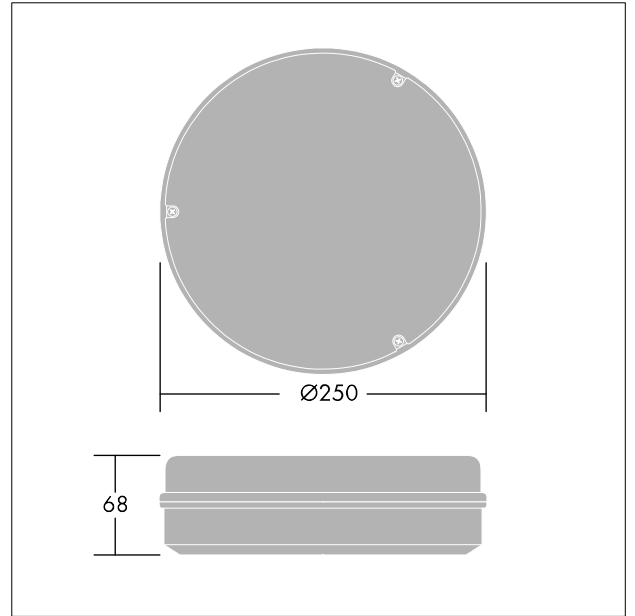

Wall mounted luminaire

Circular IP65 bulkhead with optional trim accessories. Direct replacement for 1x16W 2D. More than 60% energy savings compared with luminaires with CFL lamps. Frosted diffuser ensuring homogeneous light effect and visual comfort. Sealed to IP65 for protected exterior applications. Robust construction tested up to IK08 impact resistance. Integrated microwave presence sensor. 3 hour emergency lighting.

Body: Polycarbonate, white (RAL 9003)

Diffuser: Polycarbonate, opal

Weight: 0.92 kg

TE_LARA_F_250_BLANK_WH_persp.jpg

TE_LARA_M_800L.wmf

Light Distribution

Emergency

TE_LARA_LED_250_800_840_MWS_WH_E3e.idt

- Light Source: LED
- Luminaire luminous flux*: 169 lm
- Luminaire efficacy*: 84 lm/W
- Colour Rendering Index min.: 80
- Chromaticity tolerance (initial MacAdam)*: 4
- Rated median useful life*: 50000h L70 at 25°C
- Ballast: 1x LED_Con
- Luminaire input power*: 2 W
- Dimming: Fixed output