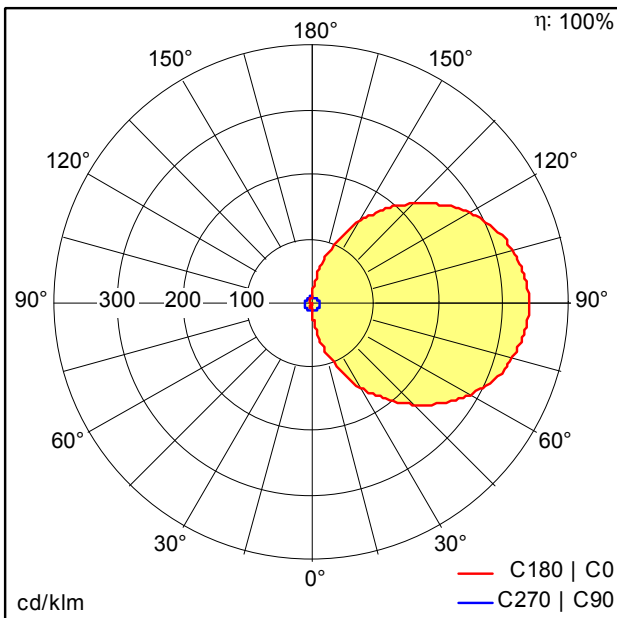

Wall mounted luminaire

Circular IP65 bulkhead with optional trim accessories. Direct replacement for 1x16W 2D. More than 60% energy savings compared with luminaires with CFL lamps. Frosted diffuser ensuring homogeneous light effect and visual comfort. Sealed to IP65 for protected exterior applications. Robust construction tested up to IK08 impact resistance. Integrated microwave presence sensor. 3 hour emergency lighting.

Body: Polycarbonate, white (RAL 9003)

Diffuser: Polycarbonate, opal

Weight: 0.92 kg

TE_LARA_F_250_BLANK_WH_persp.jpg

TE_LARA_M_800L.wmf

Light Distribution

Emergency

TE_LARA_LED_250_800_840_MWS_WH_E3e.idt

- Light Source: LED
- Luminaire luminous flux*: 169 lm
- Luminaire efficacy*: 84 lm/W
- Colour Rendering Index min.: 80
- Chromaticity tolerance (initial MacAdam)*: 4
- Rated median useful life*: 50000h L70 at 25°C
- Ballast: 1x LED_Con
- Luminaire input power*: 2 W
- Dimming: Fixed output