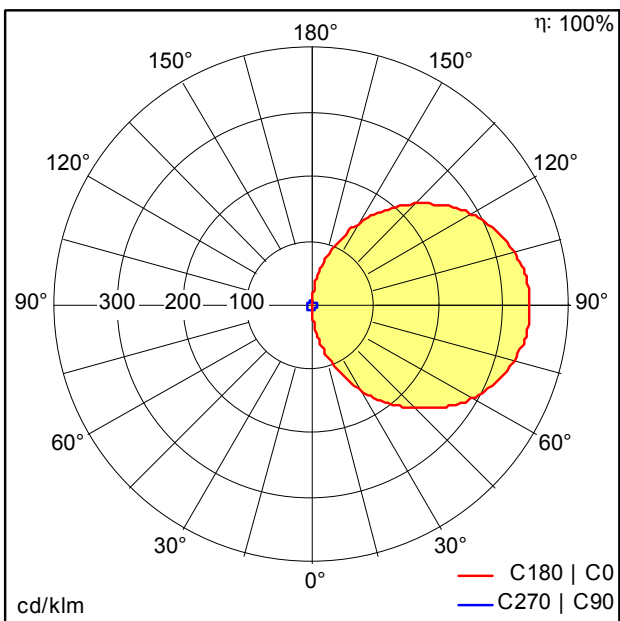

Wall mounted luminaire

Circular IP65 bulkhead with optional trim accessories. Direct replacement for 1x28W 2D. More than 50% energy savings compared with luminaires with CFL lamps. Frosted diffuser ensuring homogeneous light effect and visual comfort. Sealed to IP65 for protected exterior applications. Robust construction tested up to IK08 impact resistance. 3 hour emergency lighting.

Body: Polycarbonate, black (RAL 9011)

Diffuser: Polycarbonate, opal

Weight: 1.24 kg

TE_LARA_F_300_BLANK_BL_persp.jpg

TE_LARA_M_1200L.wmf

Light Distribution

Emergency

TE_LARA_LED_300_1200_840_BLK_E3e.ltd

- Light Source: LED
- Luminaire luminous flux*: 165 lm
- Luminaire efficacy*: 82 lm/W
- Colour Rendering Index min.: 80
- Chromaticity tolerance (initial MacAdam): 4
- Rated median useful life*: L70 50000h at 25°C
- Ballast: 1x LED_Con
- Luminaire input power*: 2 W
- Dimming: Fixed output