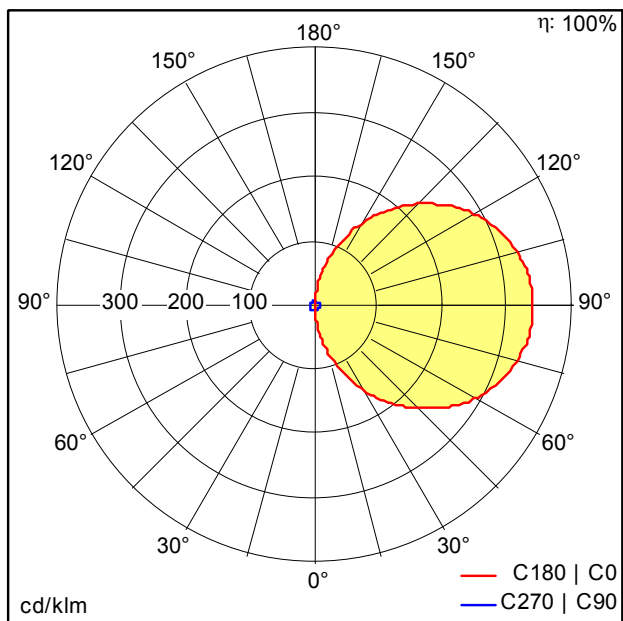

Light Distribution

Emergency

TE_LARA_LED_300_1200_840_BLK_E3e.ltd

- Light Source: LED
- Luminaire luminous flux*: 165 lm
- Luminaire efficacy*: 82 lm/W
- Colour Rendering Index min.: 80
- Chromaticity tolerance (initial MacAdam)*: 4
- Rated median useful life*: 50000h L70 at 25°C
- Ballast: 1x LED_Con
- Luminaire input power*: 2 W
- Dimming: Fixed output