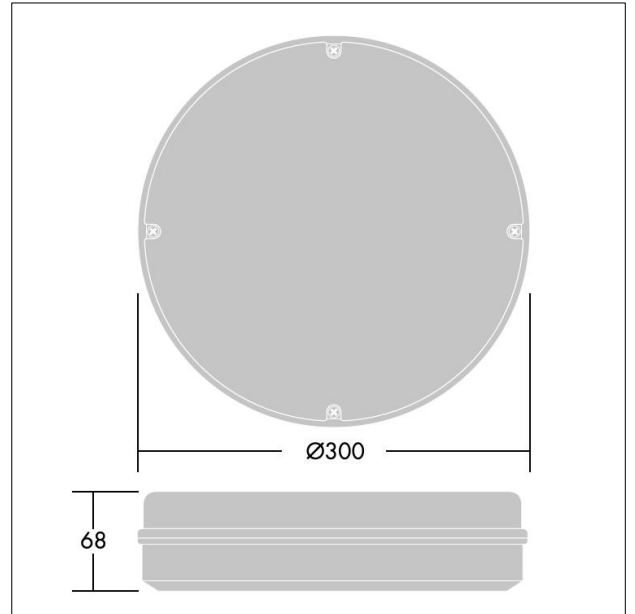

Wall mounted luminaire

Circular IP65 bulkhead with optional trim accessories. Direct replacement for 1x28W 2D. More than 50% energy savings compared with luminaires with CFL lamps. Frosted diffuser ensuring homogeneous light effect and visual comfort. Sealed to IP65 for protected exterior applications. Robust construction tested up to IK08 impact resistance. 3 hour emergency lighting.

Body: Polycarbonate, black (RAL 9011)

Diffuser: Polycarbonate, opal

Weight: 1.24 kg

TE_LARA_F_300_BLANK_BL_persp.jpg

TE_LARA_M_1200L.wmf

Light Distribution

Emergency

TE_LARA_LED_300_1200_840_BLK_E3e.ltd

- Light Source: LED
- Luminaire luminous flux*: 165 lm
- Luminaire efficacy*: 82 lm/W
- Colour Rendering Index min.: 80
- Chromaticity tolerance (initial MacAdam): 4
- Rated median useful life*: L70 50000h at 25°C
- Ballast: 1x LED_Con
- Luminaire input power*: 2 W
- Dimming: Fixed output