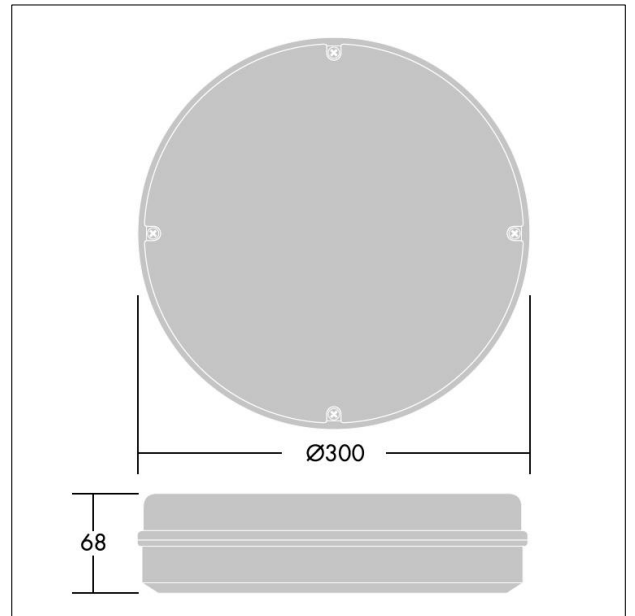

## Wall mounted luminaire

Circular IP65 bulkhead with optional trim accessories. Direct replacement for 1x28W 2D. More than 50% energy savings compared with luminaires with CFL lamps. Frosted diffuser ensuring homogeneous light effect and visual comfort. Sealed to IP65 for protected exterior applications. Robust construction tested up to IK08 impact resistance. 3 hour emergency lighting.

Body: Polycarbonate, black (RAL 9011)

Diffuser: Polycarbonate, opal

Weight: 1.24 kg

TE\_LARA\_F\_300\_BLANK\_BL\_persp.jpg

TE\_LARA\_M\_1200L.wmf