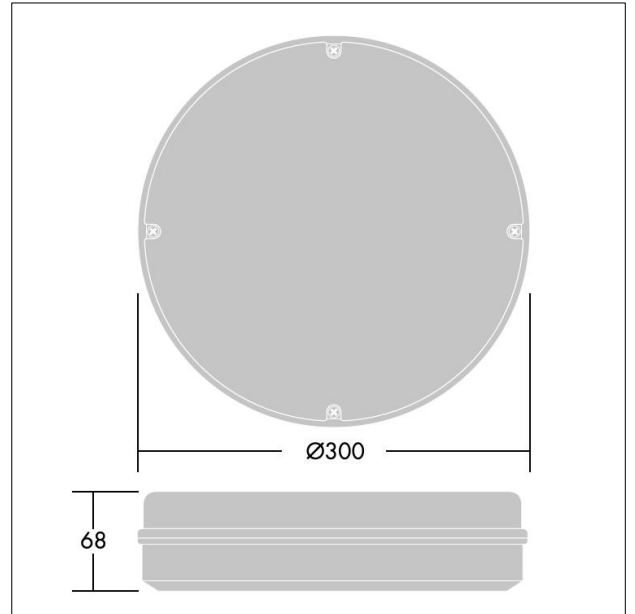

Wall mounted luminaire

Circular IP65 bulkhead with optional trim accessories. Direct replacement for 1x28W 2D. More than 50% energy savings compared with luminaires with CFL lamps. Frosted diffuser ensuring homogeneous light effect and visual comfort. Sealed to IP65 for protected exterior applications. Robust construction tested up to IK08 impact resistance. 3 hour emergency lighting.

Body: Polycarbonate, white (RAL 9003)

Diffuser: Polycarbonate, opal

Weight: 1.24 kg

TE_LARA_F_300_BLANK_WH_persp.jpg

TE_LARA_M_1200L.wmf

Light Distribution

Emergency

TE_LARA_LED_300_1200_840_WH_E3e.ltd

- Light Source: LED
- Luminaire luminous flux*: 165 lm
- Luminaire efficacy*: 82 lm/W
- Colour Rendering Index min.: 80
- Chromaticity tolerance (initial MacAdam)*: 4
- Rated median useful life*: 50000h L70 at 25°C
- Ballast: 1x LED_Con
- Luminaire input power*: 2 W
- Dimming: Fixed output