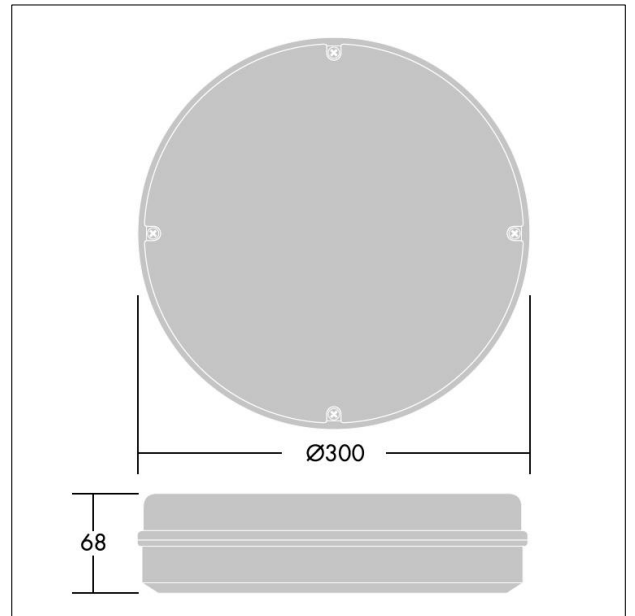

Wall mounted luminaire

Circular IP65 bulkhead with optional trim accessories. Direct replacement for 1x28W 2D. More than 50% energy savings compared with luminaires with CFL lamps. Frosted diffuser ensuring homogeneous light effect and visual comfort. Sealed to IP65 for protected exterior applications. Robust construction tested up to IK08 impact resistance. 3 hour emergency lighting.

Body: Polycarbonate, white (RAL 9003)

Diffuser: Polycarbonate, opal

Weight: 1.24 kg

TE_LARA_F_300_BLANK_WH_persp.jpg

TE_LARA_M_1200L.wmf

Light Distribution

Emergency

TE_LARA_LED_300_1200_840_WH_E3e.ltd

- Light Source: LED
- Luminaire luminous flux*: 165 lm
- Luminaire efficacy*: 83 lm/W
- Colour Rendering Index min.: 80
- Chromaticity tolerance (initial MacAdam): 4
- Rated median useful life*: L70 50000h at 25°C
- Ballast: 1x LED_Con
- Luminaire input power*: 2 W
- Dimming: Fixed output