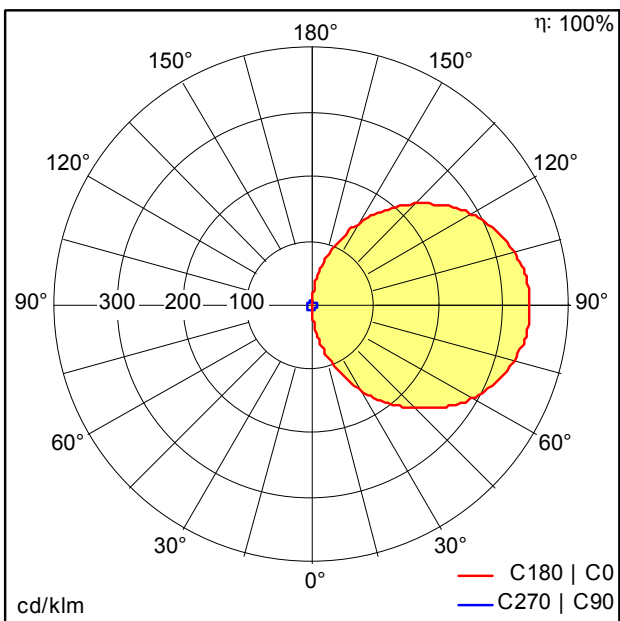

Wall mounted luminaire

Circular IP65 bulkhead with optional trim accessories. Direct replacement for 1x28W 2D. More than 50% energy savings compared with luminaires with CFL lamps. Frosted diffuser ensuring homogeneous light effect and visual comfort. Sealed to IP65 for protected exterior applications. Robust construction tested up to IK08 impact resistance. 3 hour emergency lighting.

Body: Polycarbonate, white (RAL 9003)

Diffuser: Polycarbonate, opal

Weight: 1.24 kg

TE_LARA_F_300_BLANK_WH_persp.jpg

TE_LARA_M_1200L.wmf

Light Distribution

Emergency

TE_LARA_LED_300_1200_840_WH_E3e.ltd

- Light Source: LED
- Luminaire luminous flux*: 165 lm
- Luminaire efficacy*: 82 lm/W
- Colour Rendering Index min.: 80
- Chromaticity tolerance (initial MacAdam)*: 4
- Rated median useful life*: 50000h L70 at 25°C
- Ballast: 1x LED_Con
- Luminaire input power*: 2 W
- Dimming: Fixed output