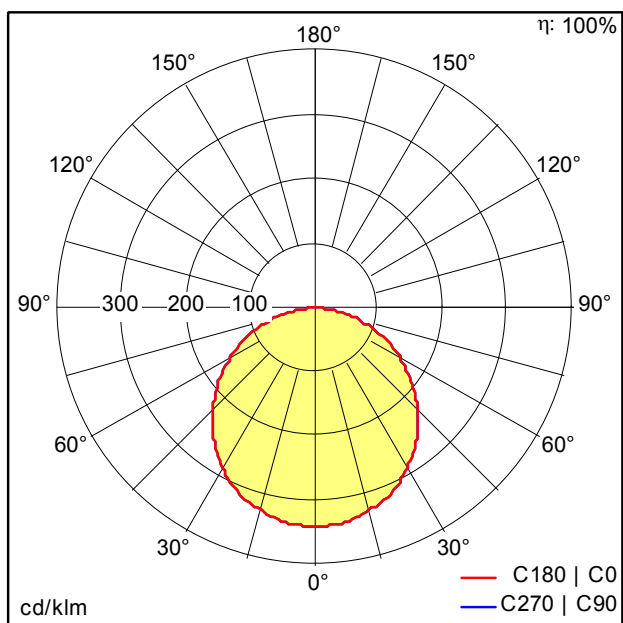

Wall mounted luminaire

Circular IP65 bulkhead with optional trim accessories. Direct replacement for 1x28W 2D. More than 50% energy savings compared with luminaires with CFL lamps. Frosted diffuser ensuring homogeneous light effect and visual comfort. Sealed to IP65 for protected exterior applications. Robust construction tested up to IK08 impact resistance. 3 hour emergency lighting.

Body: Polycarbonate, white (RAL 9003)

Diffuser: Polycarbonate, opal

Weight: 1.24 kg

TE_LARA_F_300_BLANK_WH_persp.jpg

TE_LARA_M_1200L.wmf

Light Distribution

Emergency

TE_LARA_LED_300_1200_840_WH_E3e.ltd

- Light Source: LED
- Luminaire luminous flux*: 165 lm
- Luminaire efficacy*: 83 lm/W
- Colour Rendering Index min.: 80
- Chromaticity tolerance (initial MacAdam): 4
- Rated median useful life*: L70 50000h at 25°C
- Ballast: 1x LED_Con
- Luminaire input power*: 2 W
- Dimming: Fixed output