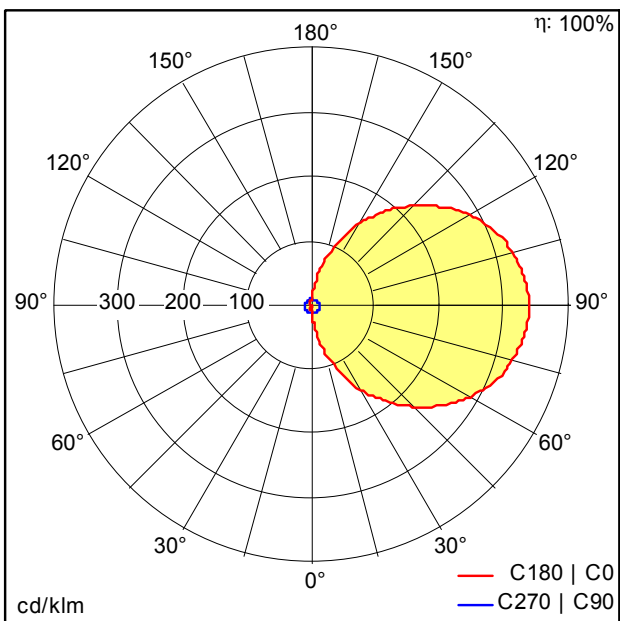

Light Distribution

Emergency

TE_LARA_LED_250_800_840_BLK_E3e.ltd

- Light Source: LED
- Luminaire luminous flux*: 169 lm
- Luminaire efficacy*: 84 lm/W
- Colour Rendering Index min.: 80
- Chromaticity tolerance (initial MacAdam): 4
- Rated median useful life*: L70 50000h at 25°C
- Ballast: 1x LED_Con
- Luminaire input power*: 2 W
- Dimming: Fixed output

All values marked with an * are rated values. Luminous flux and connected electrical load are subject to an initial tolerance of +/- 10%. Unless stated otherwise, the values apply to an ambient temperature of 25°C.