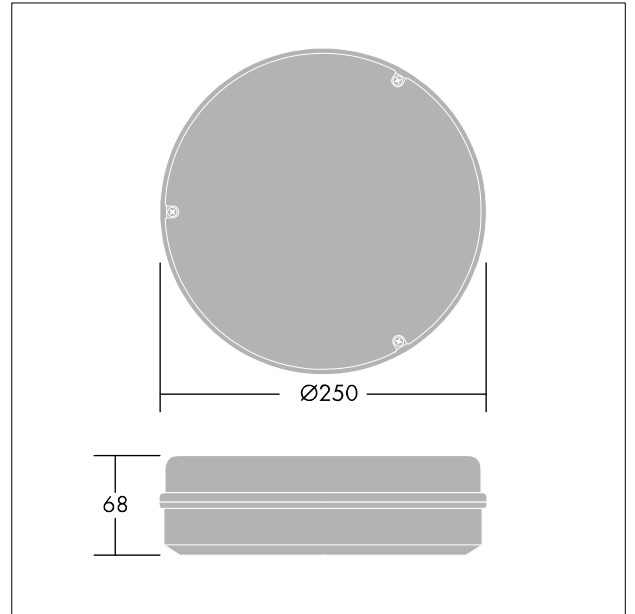

Wall mounted luminaire

Circular IP65 bulkhead with optional trim accessories. Direct replacement for 1x16W 2D. More than 40% energy savings compared with luminaires with CFL lamps. Frosted diffuser ensuring homogeneous light effect and visual comfort. Sealed to IP65 for protected exterior applications. Robust construction tested up to IK08 impact resistance. 3 hour emergency lighting.

Body: Polycarbonate, black (RAL 9011)

Diffuser: Polycarbonate, opal

Weight: 0.92 kg

TE_LARA_F_250_BLANK_BL_persp.jpg

TE_LARA_M_800L.wmf

Light Distribution

Emergency

TE_LARA_LED_250_800_840_BLK_E3e.ltd

- Light Source: LED
- Luminaire luminous flux*: 169 lm
- Luminaire efficacy*: 84 lm/W
- Colour Rendering Index min.: 80
- Chromaticity tolerance (initial MacAdam)*: 4
- Rated median useful life*: 50000h L70 at 25°C
- Ballast: 1x LED_Con
- Luminaire input power*: 2 W
- Dimming: Fixed output