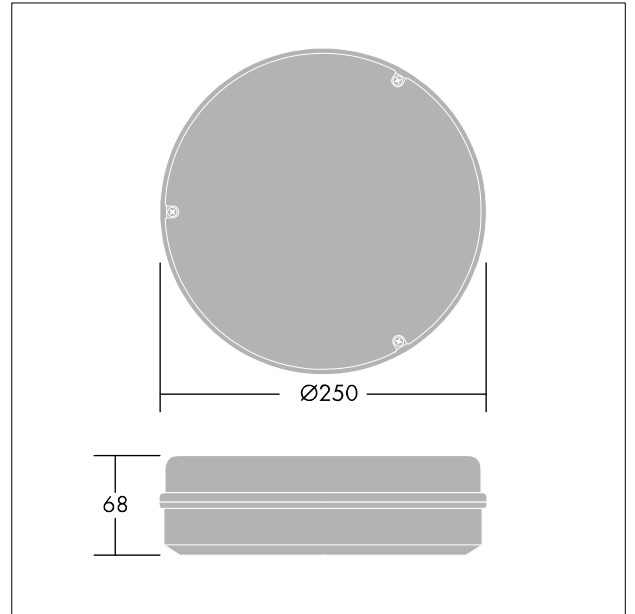

## Wall mounted luminaire

Circular IP65 bulkhead with optional trim accessories. Direct replacement for 1x16W 2D. More than 40% energy savings compared with luminaires with CFL lamps. Frosted diffuser ensuring homogeneous light effect and visual comfort. Sealed to IP65 for protected exterior applications. Robust construction tested up to IK08 impact resistance. 3 hour emergency lighting.

Body: Polycarbonate, black (RAL 9011)

Diffuser: Polycarbonate, opal

Weight: 0.92 kg

TE\_LARA\_F\_250\_BLANK\_BL\_persp.jpg

TE\_LARA\_M\_800L.wmf