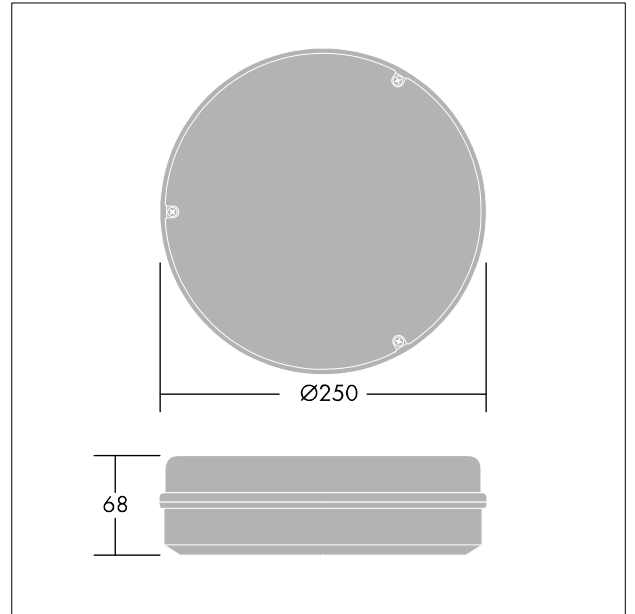

Wall mounted luminaire

Circular IP65 bulkhead with optional trim accessories. Direct replacement for 1x16W 2D. More than 40% energy savings compared with luminaires with CFL lamps. Frosted diffuser ensuring homogeneous light effect and visual comfort. Sealed to IP65 for protected exterior applications. Robust construction tested up to IK08 impact resistance. 3 hour emergency lighting.

Body: Polycarbonate, white (RAL 9003)

Diffuser: Polycarbonate, opal

Weight: 0.92 kg

TE_LARA_F_250_BLANK_WH_persp.jpg

TE_LARA_M_800L.wmf

Light Distribution

Emergency

TE_LARA_LED_250_800_840_WH_E3e.ldt

- Light Source: LED
- Luminaire luminous flux*: 169 lm
- Luminaire efficacy*: 84 lm/W
- Colour Rendering Index min.: 80
- Chromaticity tolerance (initial MacAdam)*: 4
- Rated median useful life*: 50000h L70 at 25°C
- Ballast: 1x LED_Con
- Luminaire input power*: 2 W
- Dimming: Fixed output