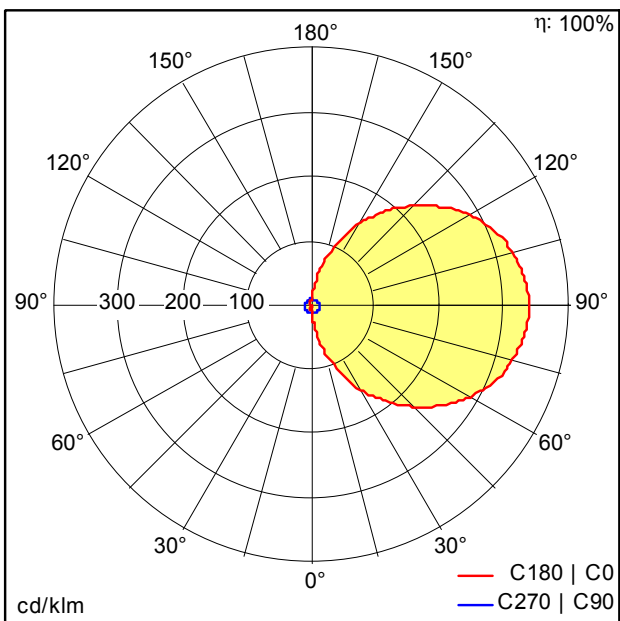

Wall mounted luminaire

Circular IP65 bulkhead with optional trim accessories. Direct replacement for 1x16W 2D. More than 40% energy savings compared with luminaires with CFL lamps. Frosted diffuser ensuring homogeneous light effect and visual comfort. Sealed to IP65 for protected exterior applications. Robust construction tested up to IK08 impact resistance. 3 hour emergency lighting.

Body: Polycarbonate, white (RAL 9003)

Diffuser: Polycarbonate, opal

Weight: 0.92 kg

TE_LARA_F_250_BLANK_WH_persp.jpg

TE_LARA_M_800L.wmf

Light Distribution

Emergency

TE_LARA_LED_250_800_840_WH_E3e.ldt

- Light Source: LED
- Luminaire luminous flux*: 169 lm
- Luminaire efficacy*: 84 lm/W
- Colour Rendering Index min.: 80
- Chromaticity tolerance (initial MacAdam)*: 4
- Rated median useful life*: 50000h L70 at 25°C
- Ballast: 1x LED_Con
- Luminaire input power*: 2 W
- Dimming: Fixed output