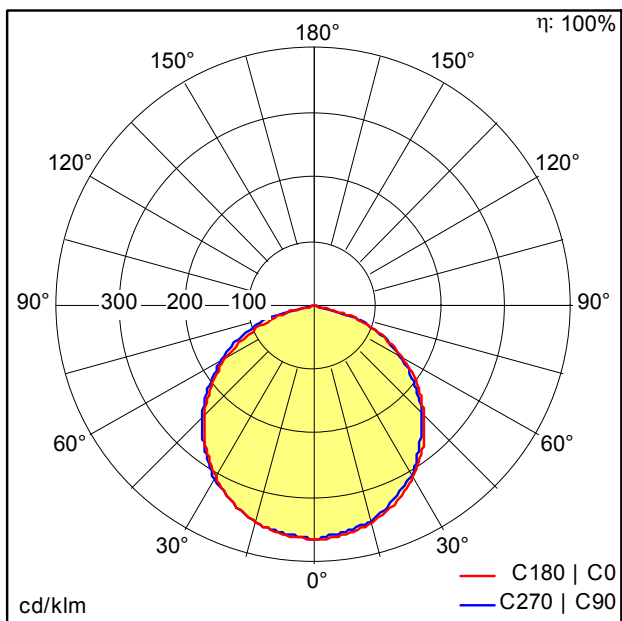

LED ceiling-recessed luminaire

Uniform light surface. Product height of only 12 mm: fits various ceiling types. Replaces conventional downlights with 2 x 18 W CFL and offers up to 50 % energy saving. External connector box for easy and quick installation. E3 emergency kit available as accessory.

Body: Aluminum, white finish (RAL9003)

Diffuser: Polystyrol

Weight: 0.48 kg

TE_ZOE_F_220.jpg

TE_ZOEL_M_225mm.wmf

Light Distribution

STD - standard

TE_ZOE_LED_DL_210_2000_830.ltd

- Light Source: LED
- Luminaire luminous flux*: 1805 lm
- Luminaire efficacy*: 82 lm/W
- Colour Rendering Index min.: 80
- Correlated colour temperature*: 3000 Kelvin
- Chromaticity tolerance (initial MacAdam)*: 4
- Rated median useful life*: 35000h L70 at 25°C
- Ballast: 1x LED_Con
- Luminaire input power*: 22 W Power factor = 0.9
- Dimming: Fixed output