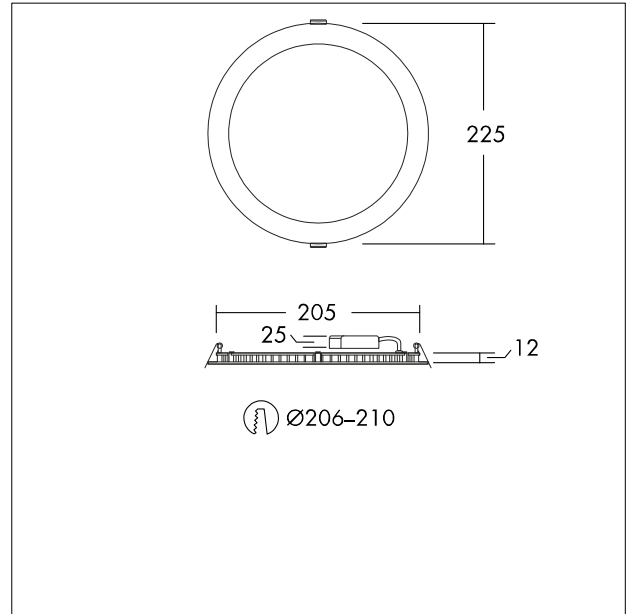

LED ceiling-recessed luminaire

Uniform light surface. Product height of only 12 mm: fits various ceiling types. Replaces conventional downlights with 2 x 18 W CFL and offers up to 50 % energy saving. External connector box for easy and quick installation. E3 emergency kit available as accessory.

Body: Aluminum, white finish (RAL9003)

Diffuser: Polystyrol

Weight: 0.48 kg

TE_ZOE_F_220.jpg

TE_ZOEL_M_225mm.wmf

Light Distribution

STD - standard

TE_ZOE_LED_DL_210_2000_830.ltd

- Light Source: LED
- Luminaire luminous flux*: 1805 lm
- Luminaire efficacy*: 82 lm/W
- Colour Rendering Index min.: 80
- Correlated colour temperature*: 3000 Kelvin
- Chromaticity tolerance (initial MacAdam)*: 4
- Rated median useful life*: 35000h L70 at 25°C
- Ballast: 1x LED_Con
- Luminaire input power*: 22 W Power factor = 0.9
- Dimming: Fixed output