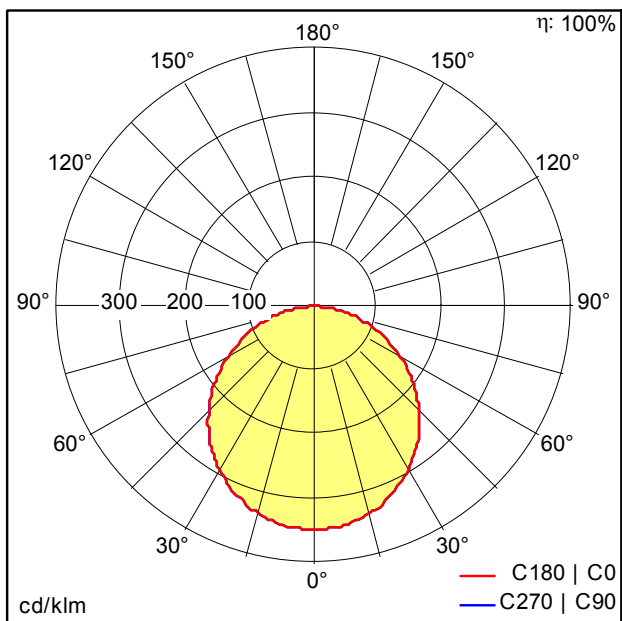

LED ceiling-recessed luminaire

Uniform light surface. Product height of only 12 mm: fits various ceiling types. Replaces conventional downlights with 2 x 18 W CFL and offers up to 50 % energy saving. External connector box for easy and quick installation. E3 emergency kit available as accessory.

Body: Aluminum, white finish (RAL9003)

Diffuser: Polystyrol

Weight: 0.48 kg

TE_ZOE_F_220.jpg

TE_ZOEL_M_225mm.wmf

Light Distribution

STD - standard

TE_ZOE_LED_DL_210_1500_830.ltd

- Light Source: LED
- Luminaire luminous flux*: 1300 lm
- Luminaire efficacy*: 72 lm/W
- Colour Rendering Index min.: 80
- Correlated colour temperature*: 3000 Kelvin
- Chromaticity tolerance (initial MacAdam)*: 4
- Rated median useful life*: 35000h L70 at 25°C
- Ballast: 1x LED_Con
- Luminaire input power*: 18 W Power factor = 0.9
- Dimming: Fixed output