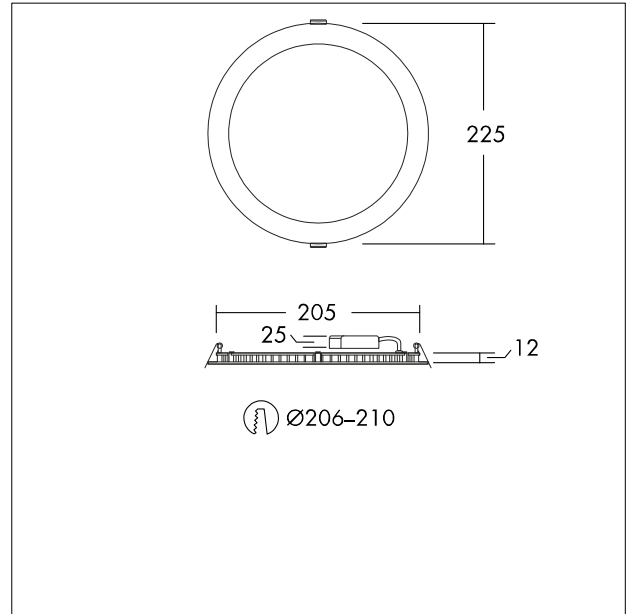

LED ceiling-recessed luminaire

Uniform light surface. Product height of only 12 mm: fits various ceiling types. Replaces conventional downlights with 2 x 18 W CFL and offers up to 50 % energy saving. External connector box for easy and quick installation. E3 emergency kit available as accessory.

Body: Aluminum, white finish (RAL9003)

Diffuser: Polystyrol

Weight: 0.48 kg

TE_ZOE_F_220.jpg

TE_ZOEL_M_225mm.wmf

Light Distribution

STD - standard

TE_ZOE_LED_DL_210_1500_830.ltd

- Light Source: LED
- Luminaire luminous flux*: 1300 lm
- Luminaire efficacy*: 72 lm/W
- Colour Rendering Index min.: 80
- Correlated colour temperature*: 3000 Kelvin
- Chromaticity tolerance (initial MacAdam)*: 4
- Rated median useful life*: 35000h L70 at 25°C
- Ballast: 1x LED_Con
- Luminaire input power*: 18 W Power factor = 0.9
- Dimming: Fixed output