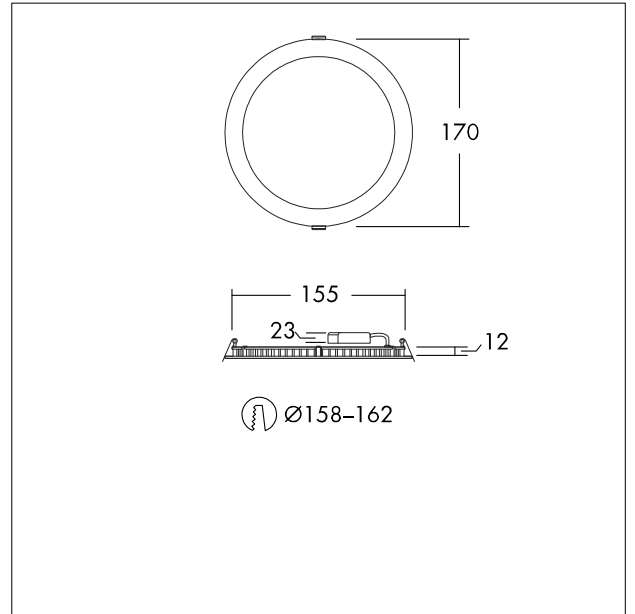

## LED ceiling-recessed luminaire

Uniform light surface. Product height of only 12 mm: fits various ceiling types. Replaces conventional downlights with 1 x 26 W CFL and offers up to 50 % energy saving. External connector box for easy and quick installation. E3 emergency kit available as accessory.

Body: Aluminum, white finish (RAL9003)

Diffuser: Polystyrol

Weight: 0.33 kg

TE\_ZOE\_F\_170.jpg

TE\_ZOEL\_M\_170mm.wmf