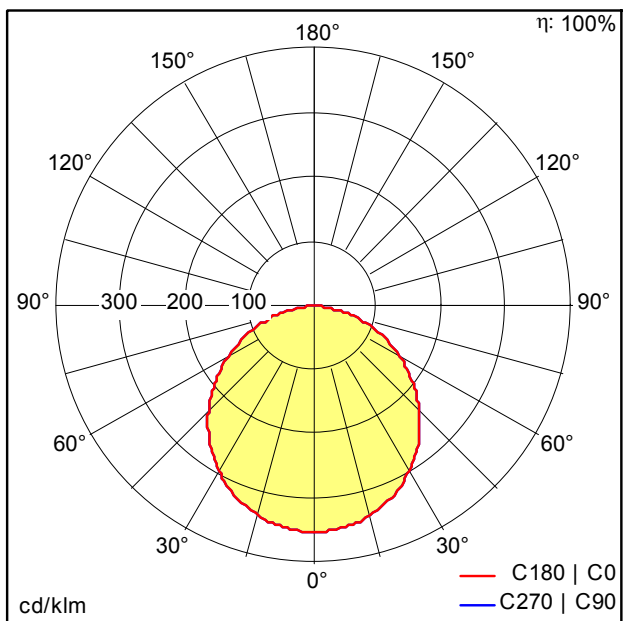

## LED ceiling-recessed luminaire

Uniform light surface. Product height of only 12 mm: fits various ceiling types. Replaces conventional downlights with 1 x 26 W CFL and offers up to 50 % energy saving. External connector box for easy and quick installation. E3 emergency kit available as accessory.

Body: Aluminum, white finish (RAL9003)

Diffuser: Polystyrol

Weight: 0.33 kg

TE\_ZOE\_F\_170.jpg

TE\_ZOEL\_M\_170mm.wmf

## Light Distribution

## STD - standard

TE\_ZOE\_LED\_DL\_160\_900\_830.ltd

- Light Source: LED
- Luminaire luminous flux\*: 821 lm
- Luminaire efficacy\*: 68 lm/W
- Colour Rendering Index min.: 80
- Correlated colour temperature\*: 3000 Kelvin
- Chromaticity tolerance (initial MacAdam)\*: 4
- Rated median useful life\*: 35000h L70 at 25°C
- Ballast: 1x LED\_Con
- Luminaire input power\*: 12 W Power factor = 0.9
- Dimming: Fixed output