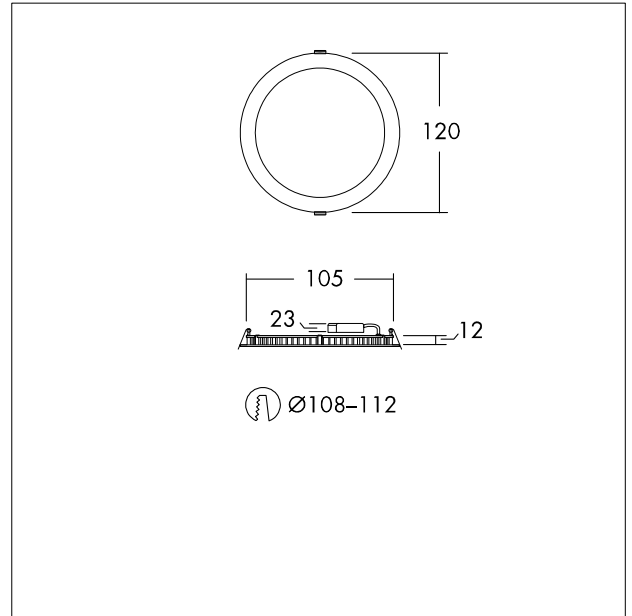

LED ceiling-recessed luminaire

Uniform light surface. Product height of only 12 mm: fits various ceiling types. Replaces conventional downlights with 1 x 18 W CFL and offers up to 50 % energy saving. External connector box for easy and quick installation. E3 emergency kit available as accessory.  
 Body: Aluminum, white finish (RAL9003)  
 Diffuser: Polystyrol  
 Weight: 0.20 kg

TE\_ZOE\_F\_120.jpg

TE\_ZOEL\_M\_120mm.wmf

Light Distribution

STD - standard

TE\_ZOE\_LED\_DL\_110\_600\_830.ltd

- Light Source: LED
- Luminaire luminous flux\*: 551 lm
- Luminaire efficacy\*: 69 lm/W
- Colour Rendering Index min.: 80
- Correlated colour temperature\*: 3000 Kelvin
- Chromaticity tolerance (initial MacAdam)\*: 4
- Rated median useful life\*: 35000h L70 at 25°C
- Ballast: 1x LED\_Con
- Luminaire input power\*: 8 W Power factor = 0.7
- Dimming: Fixed output