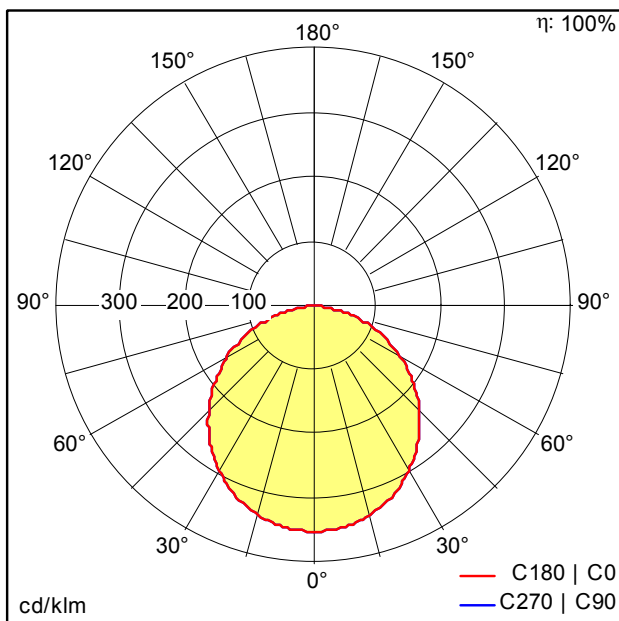

LED ceiling-recessed luminaire

Uniform light surface. Product height of only 12 mm: fits various ceiling types. Replaces conventional downlights with 1 x 18 W CFL and offers up to 50 % energy saving. External connector box for easy and quick installation. E3 emergency kit available as accessory.  
 Body: Aluminum, white finish (RAL9003)  
 Diffuser: Polystyrol  
 Weight: 0.20 kg

TE\_ZOE\_F\_120.jpg

TE\_ZOEL\_M\_120mm.wmf

Light Distribution

STD - standard

TE\_ZOE\_LED\_DL\_110\_600\_830.ltd

- Light Source: LED
- Luminaire luminous flux\*: 551 lm
- Luminaire efficacy\*: 69 lm/W
- Colour Rendering Index min.: 80
- Correlated colour temperature\*: 3000 Kelvin
- Chromaticity tolerance (initial MacAdam)\*: 4
- Rated median useful life\*: 35000h L70 at 25°C
- Ballast: 1x LED\_Con
- Luminaire input power\*: 8 W Power factor = 0.7
- Dimming: Fixed output