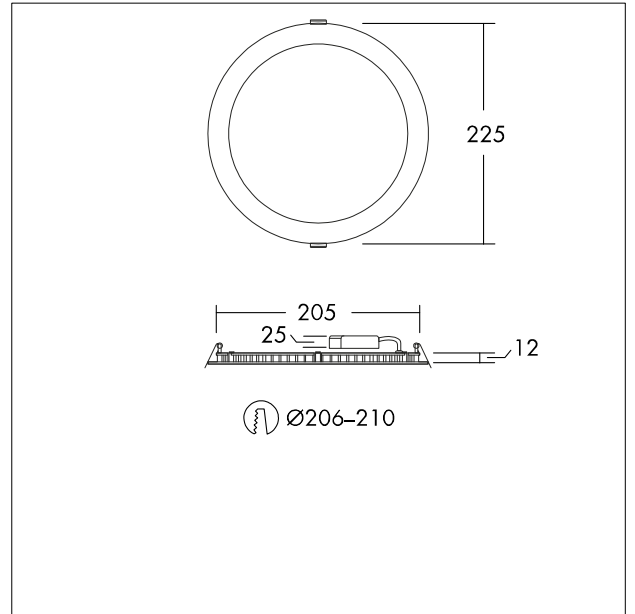

LED ceiling-recessed luminaire

Uniform light surface. Product height of only 12 mm: fits various ceiling types. Replaces conventional downlights with 2 x 18 W CFL and offers up to 50 % energy saving. External connector box for easy and quick installation. E3 emergency kit available as accessory.

Body: Aluminum, white finish (RAL9003)

Diffuser: Polystyrol

Weight: 0.48 kg

TE_ZOE_F_220.jpg

TE_ZOEL_M_225mm.wmf

Light Distribution

STD - standard

TE_ZOE_LED_DL_210_2000_840.lct

- Light Source: LED
- Luminaire luminous flux*: 2002 lm
- Luminaire efficacy*: 91 lm/W
- Colour Rendering Index min.: 80
- Correlated colour temperature*: 4000 Kelvin
- Chromaticity tolerance (initial MacAdam)*: 4
- Rated median useful life*: 35000h L70 at 25°C
- Ballast: 1x LED_Con
- Luminaire input power*: 22 W Power factor = 0.9
- Dimming: Fixed output