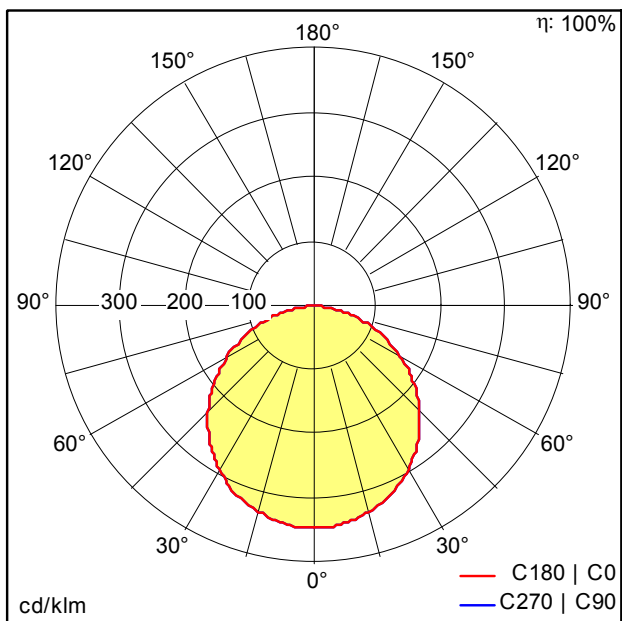

LED ceiling-recessed luminaire

Uniform light surface. Product height of only 12 mm: fits various ceiling types. Replaces conventional downlights with 2 x 18 W CFL and offers up to 50 % energy saving. External connector box for easy and quick installation. E3 emergency kit available as accessory.

Body: Aluminum, white finish (RAL9003)

Diffuser: Polystyrol

Weight: 0.48 kg

TE_ZOE_F_220.jpg

TE_ZOEL_M_225mm.wmf

Light Distribution

STD - standard

TE_ZOE_LED_DL_210_2000_840.lct

- Light Source: LED
- Luminaire luminous flux*: 2002 lm
- Luminaire efficacy*: 91 lm/W
- Colour Rendering Index min.: 80
- Correlated colour temperature*: 4000 Kelvin
- Chromaticity tolerance (initial MacAdam)*: 4
- Rated median useful life*: 35000h L70 at 25°C
- Ballast: 1x LED_Con
- Luminaire input power*: 22 W Power factor = 0.9
- Dimming: Fixed output