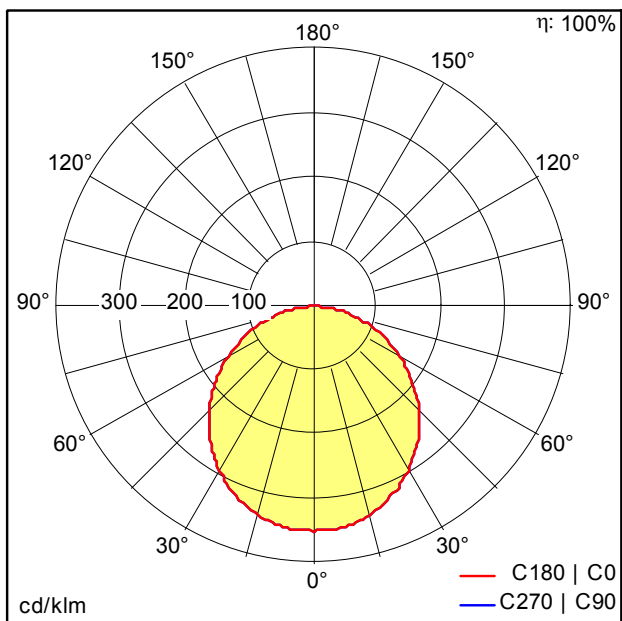

## LED ceiling-recessed luminaire

Uniform light surface. Product height of only 12 mm: fits various ceiling types. Replaces conventional downlights with 2 x 18 W CFL and offers up to 50 % energy saving. External connector box for easy and quick installation. E3 emergency kit available as accessory.

Body: Aluminum, white finish (RAL9003)

Diffuser: Polystyrol

Weight: 0.48 kg

TE\_ZOE\_F\_220.jpg

TE\_ZOEL\_M\_225mm.wmf

## Light Distribution

## STD - standard

TE\_ZOE\_LED\_DL\_210\_1500\_840.lct

- Light Source: LED
- Luminaire luminous flux\*: 1500 lm
- Luminaire efficacy\*: 83 lm/W
- Colour Rendering Index min.: 80
- Correlated colour temperature\*: 4000 Kelvin
- Chromaticity tolerance (initial MacAdam)\*: 4
- Rated median useful life\*: 35000h L70 at 25°C
- Ballast: 1x LED\_Con
- Luminaire input power\*: 18 W Power factor = 0.9
- Dimming: Fixed output