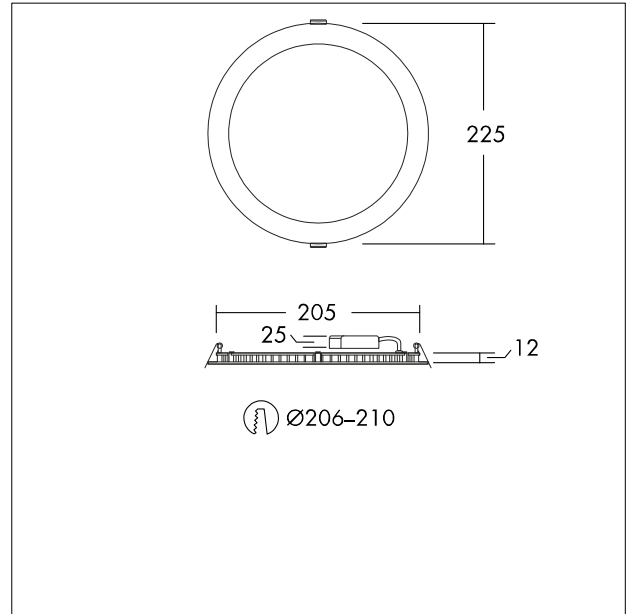

## LED ceiling-recessed luminaire

Uniform light surface. Product height of only 12 mm: fits various ceiling types. Replaces conventional downlights with 2 x 18 W CFL and offers up to 50 % energy saving. External connector box for easy and quick installation. E3 emergency kit available as accessory.

Body: Aluminum, white finish (RAL9003)

Diffuser: Polystyrol

Weight: 0.48 kg

TE\_ZOE\_F\_220.jpg

TE\_ZOEL\_M\_225mm.wmf