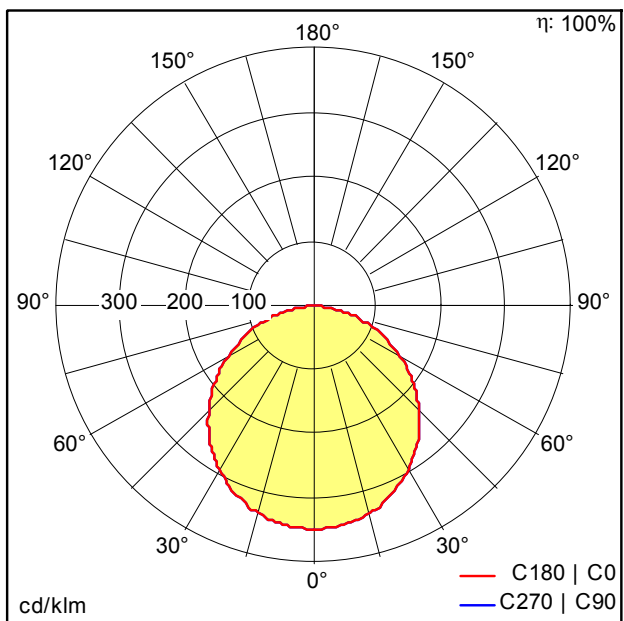

## LED ceiling-recessed luminaire

Uniform light surface. Product height of only 12 mm: fits various ceiling types. Replaces conventional downlights with 1 x 26 W CFL and offers up to 50 % energy saving. External connector box for easy and quick installation. E3 emergency kit available as accessory.

Body: Aluminum, white finish (RAL9003)

Diffuser: Polystyrol

Weight: 0.33 kg

TE\_ZOE\_F\_170.jpg

TE\_ZOEL\_M\_170mm.wmf

## Light Distribution

## STD - standard

TE\_ZOE\_LED\_DL\_160\_900\_840.ltd

- Light Source: LED
- Luminaire luminous flux\*: 900 lm
- Luminaire efficacy\*: 75 lm/W
- Colour Rendering Index min.: 80
- Correlated colour temperature\*: 4000 Kelvin
- Chromaticity tolerance (initial MacAdam)\*: 4
- Rated median useful life\*: 35000h L70 at 25°C
- Ballast: 1x LED\_Con
- Luminaire input power\*: 12 W Power factor = 0.9
- Dimming: Fixed output